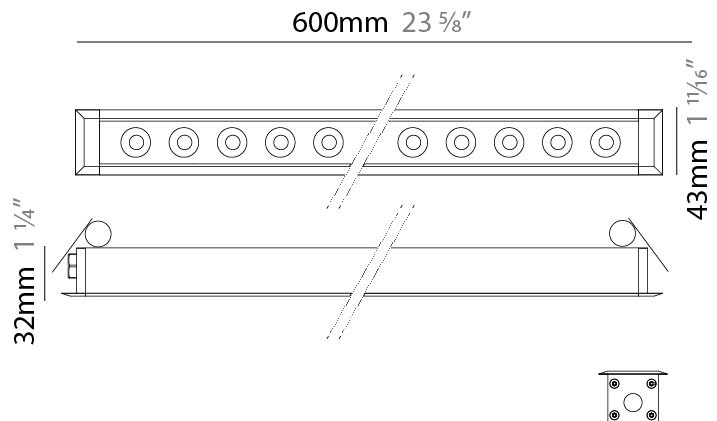

PHYSICAL

Shape: Rectangle
Length (mm): 620
Length (in): 24 ⁷/₈
Width (mm): 43
Width (in): 1 ⁵/₈
Height (mm): 32
Height (in): 1 ¹/₄
Ceiling Thickness (mm): 2 - 13
Ceiling Thickness (in): 1/16 - 1/2
Weight (kg): 1.3
Weight (lbs): 2.8
Diffuser: Clear tempered glass
Gasket: Gore-Tex valve to prevent condensation
Fixture Finish: [BLK](#) / [WHI](#) / [GRY](#) / [COR](#) / [ANT](#) / [BRZ](#)
Fixture Material: Extruded Aluminum
Cut-out Measurements: 36mm / 1 7/16" x 610mm / 24"

ELECTRICAL

Lamp Type: LED
Total Output Wattage (W): 18.5 / 10.5 (Dif) / 11 (Asy)
Driver Included: No
Driver Location: Remote
Driver Type: Constant Voltage - 120 / 277Vac
Driver Class: Class 2
Input Voltage (V): 120 - 277
Output Voltage (V): 24
Upon Request: (Not included - see components [IP65 or higher enclosure to be supplied by others]) 0-10Vdc dimming / Phase dimming / Non-dimming 120/277Vac

LED

Number of LEDs: 18
Color Temperature (°K): [3000](#) / [4000](#)
Max. Delivered Lumen (lm): 1500 / 1560
Nominal Lumen (lm): 2520 / 2610
CRI: >80 CRI
Lamp Life (hrs): 60000

OPTICAL

Optic°: [13](#) / [26](#) / [40](#) / [ASY](#) / [DIF](#) / [ELL](#)

RATINGS AND CERTIFICATIONS

Certified By: Certified for North American Standards
IP rating: IP65
IK Rating: IK07
Bug Rating: B2 U1 G0
Upon Request: Higher Maximum Ambient Temperature

PROJECT
TYPE
SPECIFIER
QUANTITY
DATE

E