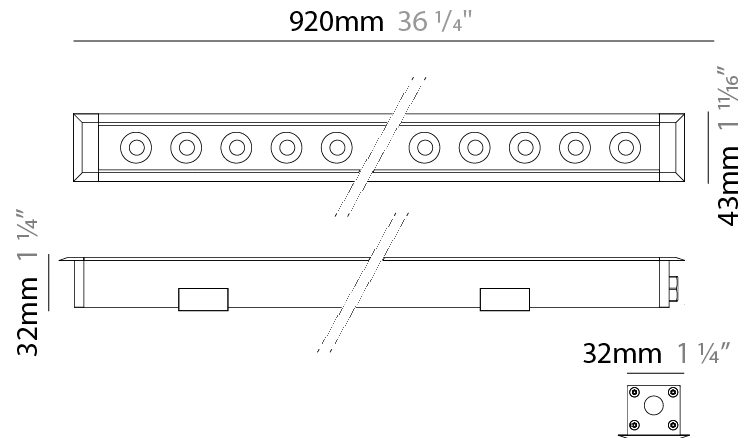

GENERAL

Series: Mini Corniche
Brand: Platek
Division: Exterior
Mounting Type: Recessed
Mounting Location: In-Ground
Subcategory: Walk Over

PHYSICAL

Shape: Rectangle
Length (mm): 920
Length (in): 36 1/4
Width (mm): 43
Width (in): 1 5/8
Height (mm): 32
Height (in): 1 1/2
Light Distribution: Uplight
Weight (kg): 1.6
Weight (lbs): 3.5
Screws: A4 stainless steel
Diffuser: Clear tempered glass
Gasket: Gore-Tex valve to prevent condensation inside the fitting.
Fixture Finish: BLK / WHI / GRY / COR / ANT / BRZ
Fixture Material: Extruded Aluminum

ELECTRICAL

Lamp Type: LED
Input Wattage (W): 32 / 17.5 (Dif) / 19.5 (Asy)
Total Output Wattage (W): 29 / 15.5 (Dif) / 17 (Asy)
Dimming: Non-Dimming / Phase Dimming (120Vac only) / 0-10V Dimming
Driver Included: No
Driver Location: Remote
Driver Type: Constant Voltage - 120 / 277Vac
Driver Class: Class 2
Input Voltage (V): 120 - 277
Output Voltage (V): 24

LED

Number of LEDs: 27
Color Temperature (°K): 3000 / 4000
Max. Delivered Lumen (lm): 1940 - 2320 / 2020 - 2415
CRI: >80 CRI
Lamp Life (hrs): 60000

OPTICAL

Optic°: 13 / 26 / 40 / ELL (29W) - DIF (15.5W) / ASY (17W)

RATINGS AND CERTIFICATIONS

Certified By: Certified for North American Standards
IP rating: IP65
IK Rating: IK07
Bug Rating: B0 U5 G0
Upon Request: Higher Maximum Ambient Temperature