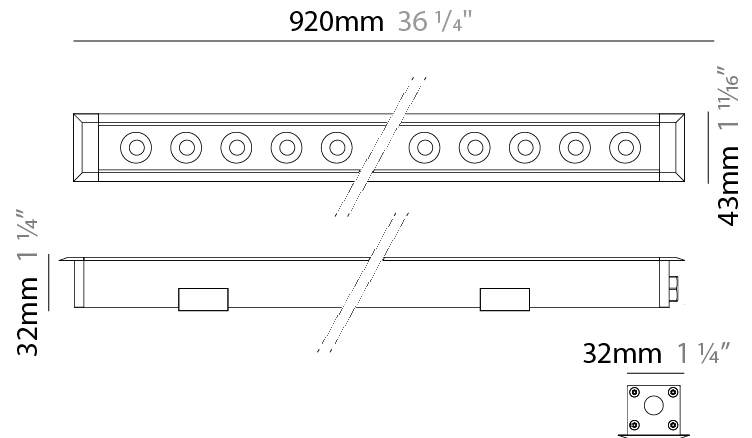

MINI CORNICHE RECESSED

E91640- _____ - _____
base number   Finish   Lens
                         Options   Options

1. To build a product code in our configurator select the specify button on the base model # product page
2. To build a manual product code on this datasheet choose from the options listed below in blue font and add the suffix to the base model #

GENERAL

Series: Mini Corniche
Partner: Platek
Division: Exterior
Installation: Recessed
Product Type: Walk Over
Mounting Location: In-Ground

PHYSICAL

Shape: Rectangle
Length (mm): 920
Length (in): 36 1/4
Width (mm): 43
Width (in): 1 5/8
Height (mm): 32
Diffuser: Tempered Glass - 5mm / 3/16" thick
Gasket: Gore-Tex valve to prevent condensation inside the fitting.
Fixture Finish: [BLK / WHI / GRY / COR / ANT / BRZ](#)
Fixture Material: Extruded Aluminum

ELECTRICAL

Lamp Type: LED
Total Output Wattage (W): 35
Dimming: Bluetooth technology or DMX
Control Gear: DMX
Driver Included: No
Driver Location: Remote
Driver Type: Constant Current - Universal
Driver Class: Class 2
Input Voltage (V): 120 - 277
Constant Current (MA): 500

LED

Number of LEDs: 24
Color Temperature (°K): RGBW
CRI: >80 CRI
Lamp Life (hrs): 60000
Special LEDs offerings: RGBW

OPTICAL

Optic°: [28 / 47 / ELL](#)

RATINGS AND CERTIFICATIONS

Certified By: Certified for North American Standards
IP rating: IP67
IK Rating: IK07
Bug Rating: B1 U0 G0
Upon Request: Higher Maximum Ambient Temperature

PROJECT
TYPE
SPECIFIER
QUANTITY
DATE