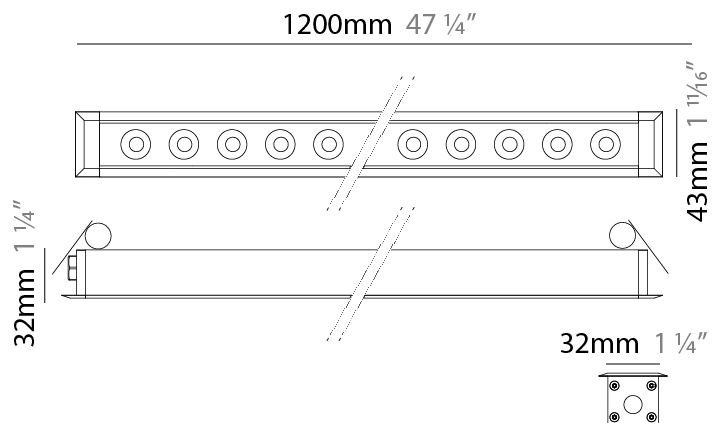

GENERAL

Series: Mini Corniche
Partner: Platek
Division: Exterior
Installation: Recessed
Product Type: Downlight
Mounting Location: Ceiling
Light Distribution: Downlight

PHYSICAL

Shape: Rectangle
Length (mm): 1220
Length (in): 48 1/32
Width (mm): 43
Width (in): 1 3/4
Height (mm): 32
Height (in): 1 1/4
Ceiling Thickness (mm): 2 - 13
Ceiling Thickness (in): 1/16 - 1/2
Weight (kg): 2.7
Weight (lbs): 5.9
Diffuser: Clear tempered glass
Gasket: Gore-Tex valve to prevent condensation
Fixture Finish: BLK / WHI / GRY / COR / ANT / BRZ
Fixture Material: Extruded Aluminum
Cut-out Measurements: 36mm / 1 7/16" x 1210mm / 47 5/8"

ELECTRICAL

Lamp Type: LED
Total Output Wattage (W): 46
Dimming: Bluetooth technology or DMX
Control Gear: DMX
Driver Included: No
Driver Location: Remote
Driver Type: Constant Current - Universal
Driver Class: Class 2
Input Voltage (V): 120 - 277
Constant Current (MA): 500

LED

Number of LEDs: 32
Color Temperature (°K): RGBW
CRI: >80 CRI
Lamp Life (hrs): 60000
Special LEDs offerings: RGBW

OPTICAL

Optic°: 26 / 40 / ELL

RATINGS AND CERTIFICATIONS

Certified By: Certified for North American Standards
IP rating: IP65
IK Rating: IK06
Bug Rating: B1 U0 G0
Upon Request: Higher Maximum Ambient Temperature

PROJECT
TYPE
SPECIFIER
QUANTITY
DATE