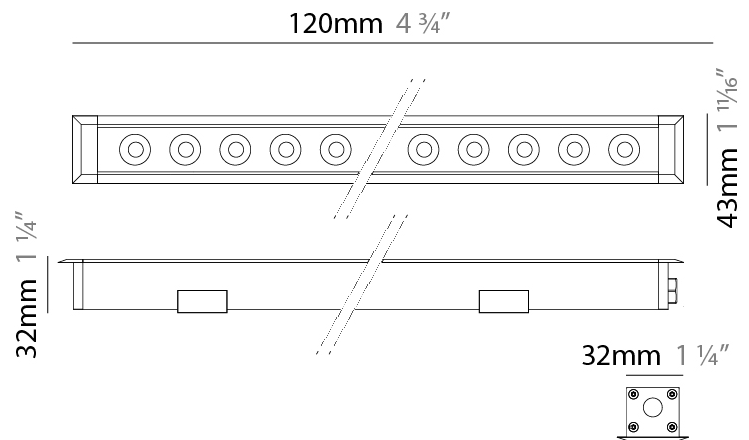

MINI CORNICHE RECESSED

E91636-

base number   Finish Options   Lens Options

1. To build a product code in our configurator select the specify button on the base model # product page
2. To build a manual product code on this datasheet choose from the options listed below in blue font and add the suffix to the base model #

GENERAL

Series: Mini Corniche
Partner: Platek
Division: Exterior
Installation: Recessed
Product Type: Walk Over
Mounting Location: In-Ground
Light Distribution: Uplight

PHYSICAL

Shape: Rectangle
Length (mm): 120
Length (in): 4 ¾
Width (mm): 43
Width (in): 1 ⅞
Height (mm): 32
Height (in): 1 ¼
Diffuser: Clear tempered glass
Gasket: Gore-Tex valve to prevent condensation
Fixture Finish: BLK / WHI / GRY / COR / ANT / BRZ
Fixture Material: Extruded Aluminum

ELECTRICAL

Lamp Type: LED
Total Output Wattage (W): 6
Dimming: Bluetooth technology or DMX
Control Gear: DMX
Driver Included: No
Driver Location: Remote
Driver Type: Constant Current - Universal
Driver Class: Class 2
Input Voltage (V): 120 - 277
Constant Current (MA): 500

LED

Number of LEDs: 4
Color Temperature (°K): RGBW
CRI: >80 CRI
Lamp Life (hrs): 60000
Special LEDs offerings: RGBW

OPTICAL

Optic°: 26 / 40 / ELL

RATINGS AND CERTIFICATIONS

Certified By: Certified for North American Standards
IP rating: IP67
IK Rating: IK07
Bug Rating: B1 U0 G0
Upon Request: Higher Maximum Ambient Temperature

PROJECT
TYPE
SPECIFIER
QUANTITY
DATE