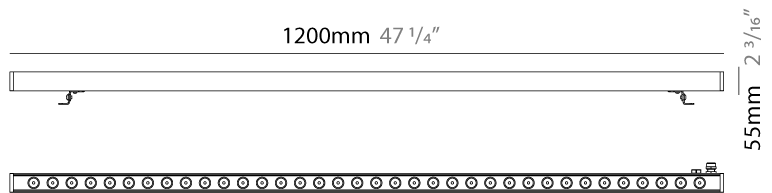

GENERAL

Series: Mini Corniche
Partner: Platek
Division: Exterior
Installation: Surface
Product Type: Wall Grazer
Mounting Location: Wall
Light Distribution: Adjustable

PHYSICAL

Shape: Rectangle
Length (mm): 1200
Length (in): 47 1/4
Width (mm): 32
Width (in): 1 1/4
Height (mm): 32
Height (in): 1 1/4
Extension (mm): 55
Extension (in): 2 3/16
Weight (kg): 2.5
Weight (lbs): 5.5
Screws: A4 stainless steel
Diffuser: Clear tempered glass
Gasket: Gore-Tex valve to prevent condensation inside the fitting.
Fixture Finish: [BLK / WHI / GRY / COR / ANT / BRZ](#)
Fixture Material: Extruded Aluminum

ELECTRICAL

Lamp Type: LED
Input Wattage (W): 40 / 21 (Dif)
Total Output Wattage (W): 36 / 20 (Dif)
Driver Included: No
Driver Location: Remote
Driver Type: Constant Voltage - 120 / 277Vac
Driver Class: Class 2
Input Voltage (V): 120 - 277
Output Voltage (V): 24
Upon Request: (Not included - see components [IP65 or higher enclosure to be supplied by others]) 0-10Vdc dimming / Phase dimming / Non-dimming 120/277Vac

LED

Number of LEDs: 36
Color Temperature (°K): [3000 / 4000](#)
Max. Delivered Lumen (lm): 3000 / 3120
Nominal Lumen (lm): 5040 / 5220
CRI: >80 CRI
Lamp Life (hrs): 60000

OPTICAL

Optic: [13 / 26 / 40 / DIF / ELL](#)

RATINGS AND CERTIFICATIONS

Certified By: Certified for North American Standards
IP rating: IP65
IK Rating: IK06
Bug Rating: B3 U1 G1
Upon Request: Higher Maximum Ambient Temperature

PROJECT
TYPE
SPECIFIER
QUANTITY
DATE