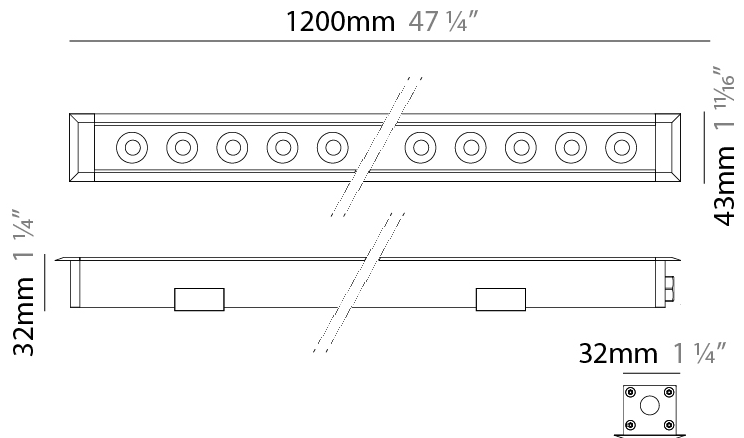

MINI CORNICHE RECESSED

E91639-

base number   Finish Options   Lens Options

1. To build a product code in our configurator select the specify button on the base model # product page
2. To build a manual product code on this datasheet choose from the options listed below in blue font and add the suffix to the base model #

GENERAL

Series: Mini Corniche
Partner: Platek
Division: Exterior
Installation: Recessed
Product Type: Walk Over
Mounting Location: In-Ground
Light Distribution: Uplight

PHYSICAL

Shape: Rectangle
Length (mm): 1220
Length (in): 48 1/32
Width (mm): 43
Width (in): 1 5/8
Height (mm): 32
Height (in): 1 1/2
Screws: A4 stainless steel
Diffuser: Clear tempered glass
Gasket: Gore-Tex valve to prevent condensation
Fixture Finish: [BLK / WHI / GRY / COR / ANT / BRZ](#)
Fixture Material: Extruded Aluminum

ELECTRICAL

Lamp Type: LED
Total Output Wattage (W): 46
Dimming: Bluetooth technology or DMX
Control Gear: DMX
Driver Included: No
Driver Location: Remote
Driver Type: Constant Current - Universal
Driver Class: Class 2
Input Voltage (V): 120 - 277
Constant Current (MA): 500

LED

Number of LEDs: 32
Color Temperature (°K): RGBW
CRI: >80 CRI
Lamp Life (hrs): 60000
Special LEDs offerings: RGBW

OPTICAL

Optic°: [26 / 47 / ELL](#)

RATINGS AND CERTIFICATIONS

Certified By: Certified for North American Standards
IP rating: IP67
IK Rating: IK07
Bug Rating: B1 U0 G0
Upon Request: Higher Maximum Ambient Temperature