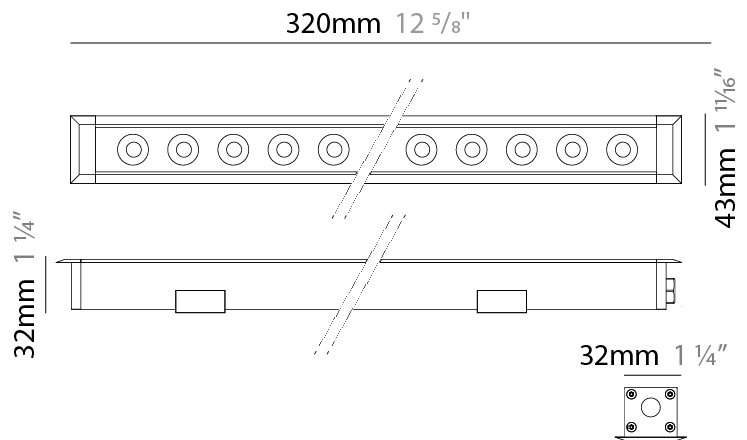

MINI CORNICHE RECESSED

E9I637- _____ - _____
base number   Finish   Lens
                         Options   Options

1. To build a product code in our configurator select the specify button on the base model # product page
2. To build a manual product code on this datasheet choose from the options listed below in blue font and add the suffix to the base model #

GENERAL

Series: Mini Corniche
Partner: Platek
Division: Exterior
Installation: Recessed
Product Type: Walk Over
Mounting Location: In-Ground
Light Distribution: Uplight

PHYSICAL

Shape: Rectangle
Length (mm): 320
Length (in): 12 5/8
Width (mm): 43
Width (in): 1 7/16
Height (mm): 32
Height (in): 1 1/4
Diffuser: Clear tempered glass
Gasket: Gore-Tex valve to prevent condensation
Fixture Finish: BLK / WHI / GRY / COR / ANT / BRZ
Fixture Material: Extruded Aluminum

ELECTRICAL

Lamp Type: LED
Total Output Wattage (W): 11.5
Dimming: Bluetooth technology or DMX
Control Gear: DMX
Driver Included: No
Driver Location: Remote
Driver Type: Constant Current - Universal
Driver Class: Class 2
Input Voltage (V): 120 - 277
Constant Current (MA): 500

LED

Number of LEDs: 8
Color Temperature (°K): RGBW
CRI: >80 CRI
Lamp Life (hrs): 60000
Special LEDs offerings: RGBW

OPTICAL

Optic°: 28 / 47 / ELL

RATINGS AND CERTIFICATIONS

Certified By: Certified for North American Standards
IP rating: IP67
IK Rating: IK07
Upon Request: Higher Maximum Ambient Temperature