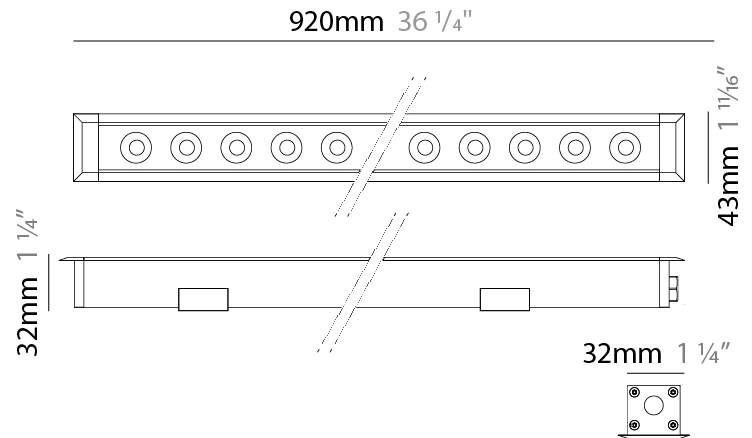

MINI CORNICHE RECESSED

E91640-

base number   Finish Options   Lens Options

1. To build a product code in our configurator select the specify button on the base model # product page
2. To build a manual product code on this datasheet choose from the options listed below in blue font and add the suffix to the base model #

GENERAL

Series: Mini Corniche
Brand: Platek
Division: Exterior
Mounting Type: Recessed
Mounting Location: In-Ground
Subcategory: Walk Over

PHYSICAL

Shape: Rectangle
Length (mm): 920
Length (in): 36 1/4
Width (mm): 43
Width (in): 1 5/8
Height (mm): 32
Diffuser: Tempered Glass - 5mm / 3/16" thick
Gasket: Gore-Tex valve to prevent condensation inside the fitting.
Fixture Finish: [BLK](#) / [WHI](#) / [GRY](#) / [COR](#) / [ANT](#) / [BRZ](#)
Fixture Material: Extruded Aluminum

ELECTRICAL

Lamp Type: LED
Total Output Wattage (W): 35
Dimming: Bluetooth technology or DMX
Control Gear: DMX
Driver Included: No
Driver Location: Remote
Driver Type: Constant Current - Universal
Driver Class: Class 2
Input Voltage (V): 120 - 277
Constant Current (MA): 500

LED

Number of LEDs: 24
Color Temperature (°K): RGBW
CRI: >80 CRI
Lamp Life (hrs): 60000
Special LEDs offerings: RGBW

OPTICAL

Optic°: [28](#) / [47](#) / [ELL](#)

RATINGS AND CERTIFICATIONS

Certified By: Certified for North American Standards
IP rating: IP65
IK Rating: IK07
Bug Rating: B1 U0 G0
Upon Request: Higher Maximum Ambient Temperature

PROJECT
TYPE
SPECIFIER
QUANTITY
DATE