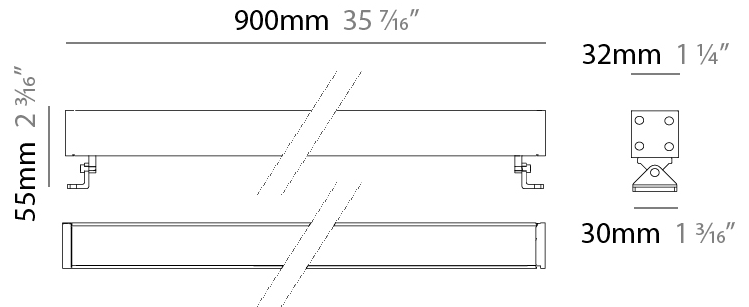

GENERAL

Series: Mini Corniche
Partner: Platek
Division: Exterior
Installation: Surface
Product Type: Wall Grazer
Mounting Location: Wall
Light Distribution: Adjustable

PHYSICAL

Shape: Rectangle
Length (mm): 900
Length (in): 35 7/16
Width (mm): 32
Width (in): 1 1/4
Height (mm): 32
Height (in): 1 1/4
Extension (mm): 55
Extension (in): 2 3/16
Weight (kg): 2.2
Weight (lbs): 4.8
Screws: A4 stainless steel
Diffuser: Clear tempered glass
Gasket: Gore-Tex valve to prevent condensation inside the fitting.
Fixture Finish: [BLK / WHI / GRY / COR / ANT / BRZ](#)
Fixture Material: Extruded Aluminum

ELECTRICAL

Lamp Type: LED
Input Wattage (W): 49
Total Output Wattage (W): 35
Dimming: Bluetooth technology or DMX
Control Gear: DMX
Driver Included: No
Driver Location: Remote
Driver Type: Constant Current - Universal
Driver Class: Class 2
Input Voltage (V): 120 - 277
Constant Current (MA): 500

LED

Number of LEDs: 24
Color Temperature (°K): RGBW
CRI: >80 CRI
Lamp Life (hrs): 60000
Special LEDs offerings: RGBW

OPTICAL

Optic°: [26 / 40 / ELL](#)

RATINGS AND CERTIFICATIONS

Certified By: Certified for North American Standards
IP rating: IP65
IK Rating: IK06
Bug Rating: B1 U0 G0
Upon Request: Higher Maximum Ambient Temperature