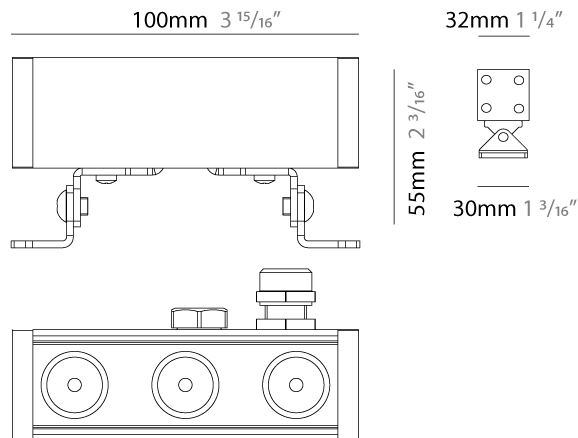

GENERAL

Series: Mini Corniche
Partner: Platek
Division: Exterior
Installation: Surface
Product Type: Wall Grazer
Mounting Location: Wall
Light Distribution: Adjustable

PHYSICAL

Shape: Rectangle
Length (mm): 100
Length (in): 3 ¹⁵/₁₆
Width (mm): 32
Width (in): 1 ¹/₄
Height (mm): 32
Height (in): 1 ¹/₄
Extension (mm): 55
Extension (in): 2 ³/₁₆
Weight (kg): 1.2
Weight (lbs): 2.6
Screws: A4 stainless steel
Diffuser: Clear tempered glass
Gasket: Gore-Tex valve to prevent condensation inside the fitting.
Fixture Finish: [BLK / WHI / GRY / COR / ANT / BRZ](#)
Fixture Material: Extruded Aluminum

ELECTRICAL

Lamp Type: LED
Input Wattage (W): 3.5 / 1.5 (Dif)
Total Output Wattage (W): 3 / 1 (Dif)
Driver Included: No
Driver Location: Remote
Driver Type: Constant Voltage - Universal
Driver Class: Class 2
Input Voltage (V): 120 - 277
Output Voltage (V): 24
Upon Request: (Not included - see components [IP65 or higher enclosure to be supplied by others]) 0-10Vdc dimming / Phase dimming / Non-dimming 120/277Vac

LED

Number of LEDs: 3
Color Temperature (°K): [3000 / 4000](#)
Max. Delivered Lumen (lm): 250 / 260
Nominal Lumen (lm): 420 / 435
CRI: >80 CRI
Lamp Life (hrs): 60000

OPTICAL

Optic°: [13 / 26 / 40 / DIF / ELL](#)

RATINGS AND CERTIFICATIONS

Certified By: Certified for North American Standards
IP rating: IP65
IK Rating: IK06
Bug Rating: B1 U1 G0
Upon Request: Higher Maximum Ambient Temperature

PROJECT
TYPE
SPECIFIER
QUANTITY
DATE