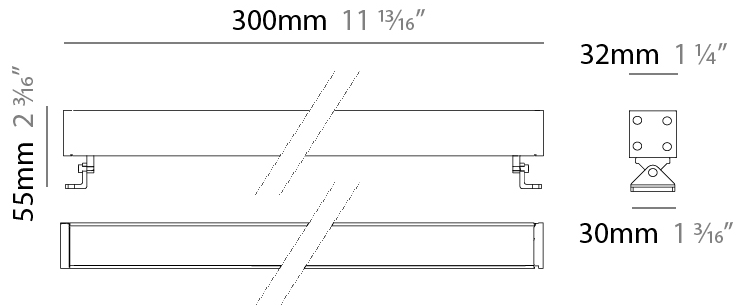

GENERAL

Series: Mini Corniche
Partner: Platek
Division: Exterior
Installation: Surface
Product Type: Wall Grazer
Mounting Location: Wall
Light Distribution: Adjustable

PHYSICAL

Shape: Rectangle
Length (mm): 300
Length (in): 11 ¹³/₁₆
Width (mm): 32
Width (in): 1 ¹/₄
Extension (mm): 55
Extension (in): 2 ³/₁₆
Weight (kg): 1.2
Weight (lbs): 2.6
Screws: A4 stainless steel
Diffuser: Clear tempered glass
Gasket: Gore-Tex valve to prevent condensation inside the fitting.
Fixture Finish: [BLK](#) / [WHI](#) / [GRY](#) / [COR](#) / [ANT](#) / [BRZ](#)
Fixture Material: Extruded Aluminum

ELECTRICAL

Lamp Type: LED
Input Wattage (W): 9.5 / 5.5 (Dif.)
Total Output Wattage (W): 9 / 5 (Dif.)
Driver Included: No
Driver Location: Remote
Driver Type: Constant Voltage - Universal
Driver Class: Class 2
Input Voltage (V): 120 - 277
Output Voltage (V): 24
Upon Request: (Not included - see components [IP65 or higher enclosure to be supplied by others]) 0-10Vdc dimming / Phase dimming / Non-dimming 120/277Vac

LED

Number of LEDs: 9
Color Temperature (°K): [3000](#) / [4000](#)
Max. Delivered Lumen (lm): 750 / 780
Nominal Lumen (lm): 1260 / 1305
CRI: >80 CRI
Lamp Life (hrs): 60000

OPTICAL

Optic°: [13](#) / [26](#) / [40](#) / [DIF](#) / [ELL](#)

RATINGS AND CERTIFICATIONS

Certified By: Certified for North American Standards
IP rating: IP65
IK Rating: IK06
Bug Rating: B1 U1 G0

PROJECT
TYPE
SPECIFIER
QUANTITY
DATE