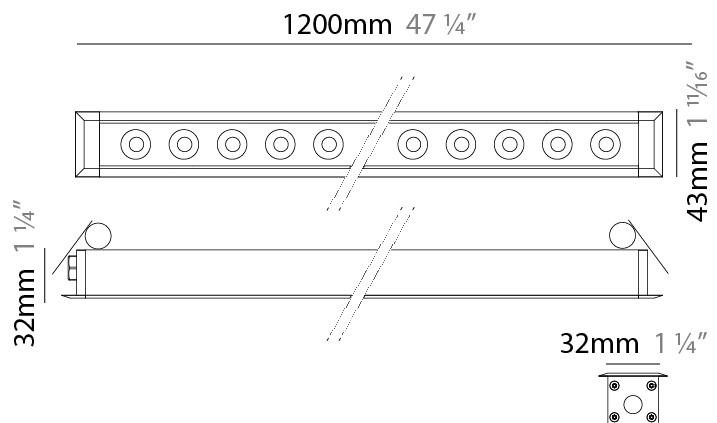

GENERAL

Series: Mini Corniche
Partner: Platek
Division: Exterior
Installation: Recessed
Product Type: Downlight
Mounting Location: Ceiling
Light Distribution: Downlight

PHYSICAL

Shape: Rectangle
Length (mm): 1220
Length (in): 48 1/2
Width (mm): 43
Width (in): 1 3/4
Height (mm): 32
Height (in): 1 1/4
Ceiling Thickness (mm): 2 - 13
Ceiling Thickness (in): 1/16 - 1/2
Weight (kg): 2.7
Weight (lbs): 5.9
Diffuser: Clear tempered glass
Gasket: Gore-Tex valve to prevent condensation
Fixture Material: Extruded Aluminum
Cut-out Measurements: 36mm / 1 7/16" x 1210mm / 47 5/8"

ELECTRICAL

Lamp Type: LED
Total Output Wattage (W): 40 / 20 (Dif) / 21 (Asy)
Driver Included: No
Driver Location: Remote
Driver Type: Constant Voltage - 120 / 277Vac
Input Voltage (V): 120
Output Voltage (V): 24
Upon Request: (Not included - see components [IP65 or higher enclosure to be supplied by others]) 0-10Vdc dimming / Phase dimming / Non-dimming 120/277Vac

LED

Number of LEDs: 36
Color Temperature (°K): 3000 / 4000
Max. Delivered Lumen (lm): 3000 / 3120
Nominal Lumen (lm): 5040 / 5220
CRI: >80 CRI
Lamp Life (hrs): 60000

OPTICAL

Optic°: 13 / 26 / 40 / ASY / DIF / ELL

RATINGS AND CERTIFICATIONS

Certified By: Certified for North American Standards
IP rating: IP65
IK Rating: IK07
Bug Rating: B3 U1 G1
Upon Request: Higher Maximum Ambient Temperature