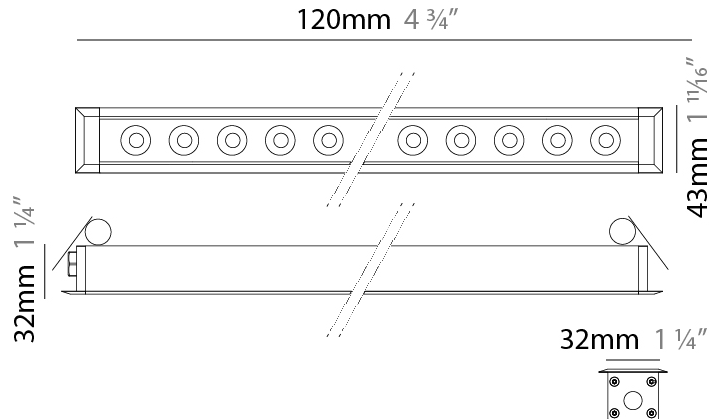

1. To build a product code in our configurator select the specify button on the base model # product page
2. To build a manual product code on this datasheet choose from the options listed below in blue font and add the suffix to the base model #

GENERAL

Series: Mini Corniche
Brand: Platek
Division: Exterior
Mounting Type: Recessed
Mounting Location: Ceiling
Subcategory: Downlight

PHYSICAL

Shape: Rectangle
Length (mm): 120
Length (in): 4 ¾
Width (mm): 43
Width (in): 1 ⅝
Height (mm): 32
Height (in): 1 ¼
Ceiling Thickness (mm): 2 - 13
Ceiling Thickness (in): 1/16 - 1/2
Light Distribution: Downlight
Installation Requirement: 36mm / 1 7/16" x 110mm / 4 5/16"
Diffuser: Clear tempered glass
Gasket: Gore-Tex valve to prevent condensation
Fixture Finish: [BLK](#) / [WHI](#) / [GRY](#) / [COR](#) / [ANT](#) / [BRZ](#)
Fixture Material: Extruded Aluminum

ELECTRICAL

Lamp Type: LED
Total Output Wattage (W): 6
Dimming: Bluetooth technology or DMX
Control Gear: DMX
Driver Included: No
Driver Location: Remote
Driver Type: Constant Current - Universal
Driver Class: Class 2
Input Voltage (V): 120 - 277
Constant Current (MA): 500

LED

Number of LEDs: 4
Color Temperature (°K): RGBW
CRI: >80 CRI
Lamp Life (hrs): 60000
Special LEDs offerings: RGBW

OPTICAL

Optic°: [26](#) / [40](#) / [ELL](#)

RATINGS AND CERTIFICATIONS

Certified By: Certified for North American Standards
IP rating: IP65
IK Rating: IK07
Bug Rating: B1 U0 G0
Upon Request: Higher Maximum Ambient Temperature