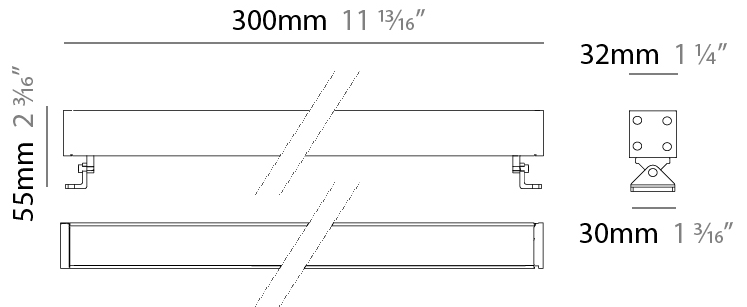

GENERAL

Series: Mini Corniche
Brand: Platek
Division: Exterior
Mounting Type: Surface
Mounting Location: Wall
Subcategory: Wallwash

PHYSICAL

Shape: Rectangle
Length (mm): 300
Length (in): 11 ¹³/₁₆
Width (mm): 32
Width (in): 1 ¹/₄
Extension (mm): 55
Extension (in): 2 ³/₁₆
Light Distribution: Adjustable / Direct
Weight (kg): 1.2
Weight (lbs): 2.6
Screws: A4 stainless steel
Diffuser: Clear tempered glass
Gasket: Gore-Tex valve to prevent condensation inside the fitting.
Fixture Finish: [BLK](#) / [WHI](#) / [GRY](#) / [COR](#) / [ANT](#) / [BRZ](#)
Fixture Material: Extruded Aluminum

ELECTRICAL

Lamp Type: LED
Input Wattage (W): 9.5 / 5.5 (Dif.)
Total Output Wattage (W): 9 / 5 (Dif.)
Driver Included: No
Driver Location: Remote
Driver Type: Constant Voltage - Universal
Driver Class: Class 2
Input Voltage (V): 120 - 277
Output Voltage (V): 24
Upon Request: (Not included - see components [IP65 or higher enclosure to be supplied by others]) 0-10Vdc dimming / Phase dimming / Non-dimming 120/277Vac

LED

Number of LEDs: 9
Color Temperature (°K): [3000](#) / [4000](#)
Max. Delivered Lumen (lm): 750 / 780
Nominal Lumen (lm): 1260 / 1305
CRI: >80 CRI
Lamp Life (hrs): 60000

OPTICAL

Optic°: [13](#) / [26](#) / [40](#) / [DIF](#) / [ELL](#)

RATINGS AND CERTIFICATIONS

Certified By: Certified for North American Standards
IP rating: IP65
IK Rating: IK07
Bug Rating: B1 U1 G0

PROJECT
TYPE
SPECIFIER
QUANTITY
DATE