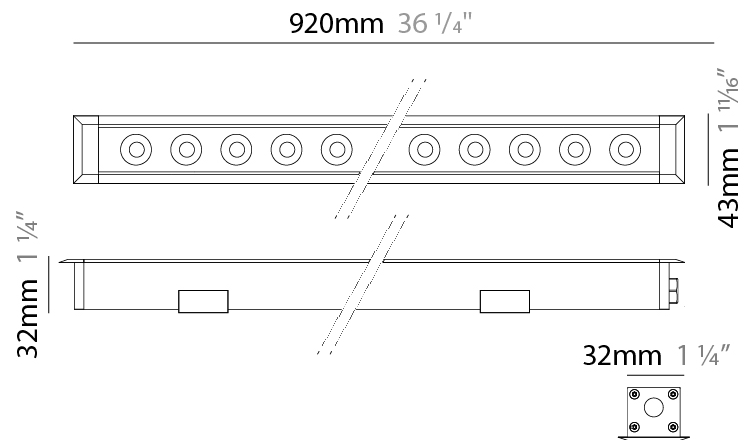

GENERAL

Series: Mini Corniche
Partner: Platek
Division: Exterior
Installation: Recessed
Product Type: Walk Over
Mounting Location: In-Ground
Light Distribution: Uplight

PHYSICAL

Shape: Rectangle
Length (mm): 920
Length (in): 36 1/4
Width (mm): 43
Width (in): 1 7/8
Height (mm): 32
Height (in): 1 1/2
Weight (kg): 1.6
Weight (lbs): 3.5
Screws: A4 stainless steel
Diffuser: Clear tempered glass
Gasket: Gore-Tex valve to prevent condensation inside the fitting.
Fixture Finish: [BLK](#) / [WHI](#) / [GRY](#) / [COR](#) / [ANT](#) / [BRZ](#)
Fixture Material: Extruded Aluminum

ELECTRICAL

Lamp Type: LED
Input Wattage (W): 32 / 17.5 (Dif) / 19.5 (Asy)
Total Output Wattage (W): 29 / 15.5 (Dif) / 17 (Asy)
Dimming: Non-Dimming / Phase Dimming (120Vac only) / 0-10V Dimming
Driver Included: No
Driver Location: Remote
Driver Type: Constant Voltage - 120 / 277Vac
Driver Class: Class 2
Input Voltage (V): 120 - 277
Output Voltage (V): 24

LED

Number of LEDs: 27
Color Temperature (°K): [3000](#) / [4000](#)
Max. Delivered Lumen (lm): 1940 - 2320 / 2020 - 2415
CRI: >80 CRI
Lamp Life (hrs): 60000

OPTICAL

Optic°: [13](#) / [26](#) / [40](#) / [ELL (29W)](#) - [DIF (15.5W)](#) / [ASY (17W)](#)

RATINGS AND CERTIFICATIONS

Certified By: Certified for North American Standards
IP rating: IP65
IK Rating: IK07
Bug Rating: B0 U5 G0
Upon Request: Higher Maximum Ambient Temperature