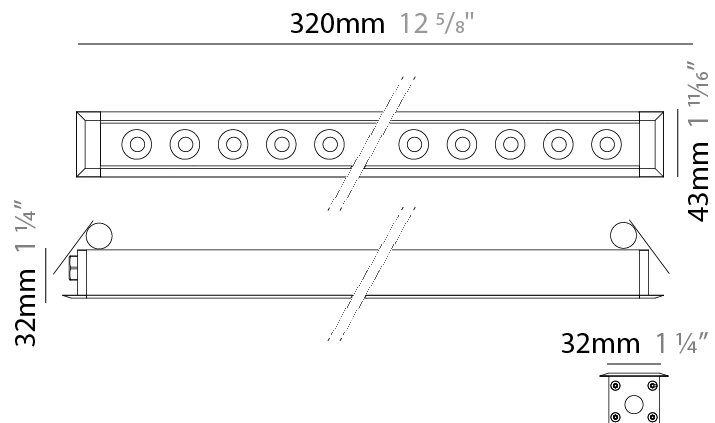

GENERAL

Series: Mini Corniche
Brand: Platek
Division: Exterior
Mounting Type: Recessed
Mounting Location: Ceiling
Subcategory: Downlight

PHYSICAL

Shape: Rectangle
Length (mm): 320
Length (in): 12 ⁵/₈
Width (mm): 43
Width (in): 1 ⁵/₈
Height (mm): 32
Height (in): 1 ¹/₄
Ceiling Thickness (mm): 2 - 13
Ceiling Thickness (in): 1/16 - 1/2
Light Distribution: Downlight
Weight (kg): 0.8
Weight (lbs): 1.76
Diffuser: Clear tempered glass
Gasket: Gore-Tex valve to prevent condensation
Fixture Finish: BLK / WHI / GRY / COR / ANT / BRZ
Fixture Material: Extruded Aluminum
Cut-out Measurements: 36mm / 1 7/16" x 310mm / 12 3/16"

ELECTRICAL

Lamp Type: LED
Total Output Wattage (W): 9.5 / 5.5 / 6
Driver Included: No
Driver Location: Remote
Driver Type: Constant Voltage - 120 / 277Vac
Driver Class: Class 2
Input Voltage (V): 120 - 277
Output Voltage (V): 24
Upon Request: (Not included - see components [IP65 or higher enclosure to be supplied by others]) 0-10Vdc dimming / Phase dimming / Non-dimming 120/277Vac

LED

Number of LEDs: 9
Color Temperature (°K): 3000 / 4000
Max. Delivered Lumen (lm): 750 / 780
Nominal Lumen (lm): 1260 / 1305
CRI: >80 CRI
Lamp Life (hrs): 60000

OPTICAL

Optic°: 13 / 26 / 40 / ASY / DIF / ELL

RATINGS AND CERTIFICATIONS

Certified By: Certified for North American Standards
IP rating: IP65
IK Rating: IK07
Bug Rating: B1 U1 G0
Upon Request: Higher Maximum Ambient Temperature

PROJECT
TYPE
SPECIFIER
QUANTITY
DATE