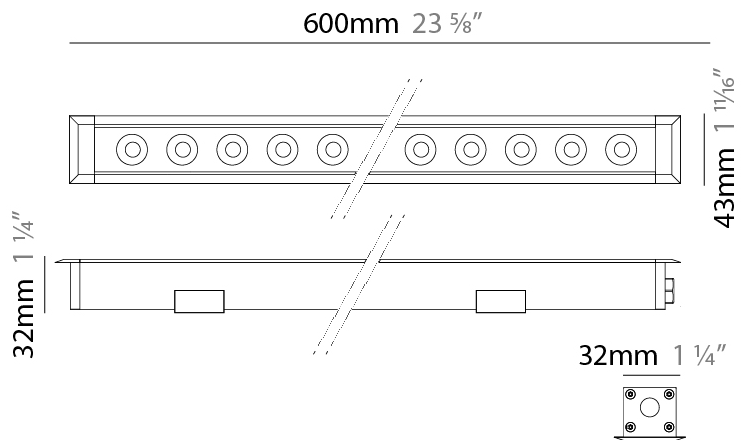

MINI CORNICHE RECESSED

E9I638-

base number   Finish Options   Lens Options

1. To build a product code in our configurator select the specify button on the base model # product page
2. To build a manual product code on this datasheet choose from the options listed below in blue font and add the suffix to the base model #

GENERAL

Series: Mini Corniche
Brand: Platek
Division: Exterior
Mounting Type: Recessed
Mounting Location: In-Ground
Subcategory: Walk Over

PHYSICAL

Shape: Rectangle
Length (mm): 620
Length (in): 24 7/16
Width (mm): 43
Width (in): 1 11/16
Depth (mm): 32
Depth (in): 1 1/4
Light Distribution: Uplight
Diffuser: Tempered Glass - 5mm / 3/16" thick
Gasket: Gore-Tex valve to prevent condensation
Fixture Finish: BLK / WHI / GRY / COR / ANT / BRZ
Fixture Material: Extruded Aluminum

ELECTRICAL

Lamp Type: LED
Total Output Wattage (W): 23
Dimming: Bluetooth technology or DMX
Control Gear: DMX
Driver Included: No
Driver Location: Remote
Driver Type: Constant Current - Universal
Driver Class: Class 2
Input Voltage (V): 120 - 277
Constant Current (MA): 500

LED

Number of LEDs: 16
Color Temperature (°K): RGBW
CRI: >80 CRI
Lamp Life (hrs): 60000
Special LEDs offerings: RGBW

OPTICAL

Optic°: 28 / 47 / ELL

RATINGS AND CERTIFICATIONS

Certified By: Certified for North American Standards
IP rating: IP67
IK Rating: IK07
Bug Rating: B1 U0 G0
Upon Request: Higher Maximum Ambient Temperature