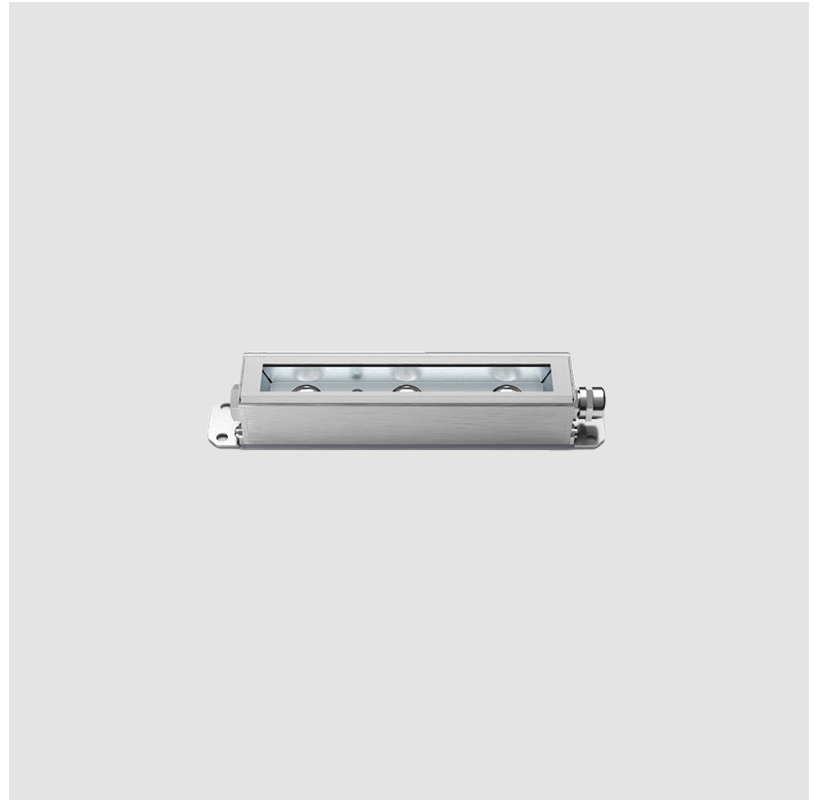

ELECTRICAL

Lamp Type: LED
Input Wattage (W): 3.5
Total Output Wattage (W): 3 / RGBW 6
Driver Included: No
Driver Location: Remote
Driver Type: Constant Voltage - 120 / 277Vac
Input Voltage (V): 120 - 277
Output Voltage (V): 24
Constant Current (MA): RGBW 500
Upon Request: (Not included - see components [IP65 or higher enclosure, to be supplied by others]) 0-10Vdc dimming / DMX / Phase dimming @120Vac only / 277Vac(Not included - see components [IP65 or higher enclosure to be supplied by others]) 0-10Vdc dimming / Phase dimming / Non-dimming 120/277Vac / DMX

LED

Number of LEDs: 3 / RGBW 4
Color Temperature (°K): 3000 / 4000 / RGBW
Max. Delivered Lumen (lm): 215 - 260 / 225 - 270
CRI: >80 CRI
Lamp Life (hrs): 60000

OPTICAL

Optic°: 13 / 26 / 40 /
Beam Angle: Elliptical

RATINGS AND CERTIFICATIONS

Certified By: Certified for North American Standards
IP rating: IP68 (for permanent submersion 2m)
IK Rating: IK06
Bug Rating: B1 U1 G0
Upon Request: Higher Maximum Ambient Temperature

PROJECT
TYPE
SPECIFIER
QUANTITY
DATE