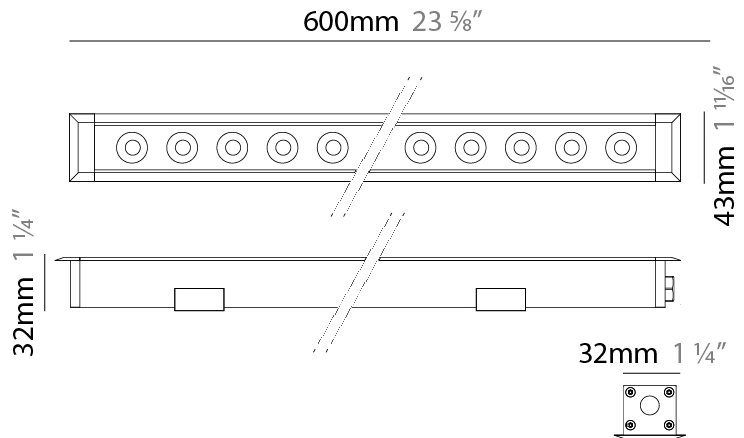

GENERAL

Series: Mini Corniche
Brand: Platek
Division: Exterior
Mounting Type: Recessed
Mounting Location: In-Ground
Subcategory: Walk Over

PHYSICAL

Shape: Rectangle
Length (mm): 620
Length (in): 24 7/16
Width (mm): 43
Width (in): 1 11/16
Depth (mm): 32
Depth (in): 1 1/4
Light Distribution: Uplight
Diffuser: Tempered Glass - 5mm / 3/16" thick
Gasket: Gore-Tex valve to prevent condensation
Fixture Finish: [BLK](#) / [WHI](#) / [GRY](#) / [COR](#) / [ANT](#) / [BRZ](#)
Fixture Material: Extruded Aluminum

ELECTRICAL

Lamp Type: LED
Input Wattage (W): 21 / 11.5 (Dif) / 12.5 (Asy)
Total Output Wattage (W): 18.5 / 10.5 (Dif) / 11 (Asy)
Driver Included: No
Driver Location: Remote
Driver Type: Constant Voltage - 120 / 277Vac
Driver Class: Class 2
Input Voltage (V): 120 - 277
Output Voltage (V): 24
Upon Request: (Not included - see components [IP65 or higher enclosure to be supplied by others]) 0-10Vdc dimming / Phase dimming / Non-dimming 120/277Vac

LED

Number of LEDs: 18
Color Temperature (°K): [3000](#) / [4000](#)
Max. Delivered Lumen (lm): 340 - 1500 / 350 - 1560
CRI: >80 CRI
Lamp Life (hrs): 60000

OPTICAL

Optic°: [13](#) / [26](#) / [40](#) / [ELL](#) / [DIF](#) / [ASY](#)
Beam Angle: Diffuser - 82

RATINGS AND CERTIFICATIONS

Certified By: Certified for North American Standards
IP rating: IP67
IK Rating: IK07
Bug Rating: B0 U5 G0
Upon Request: Higher Maximum Ambient Temperature