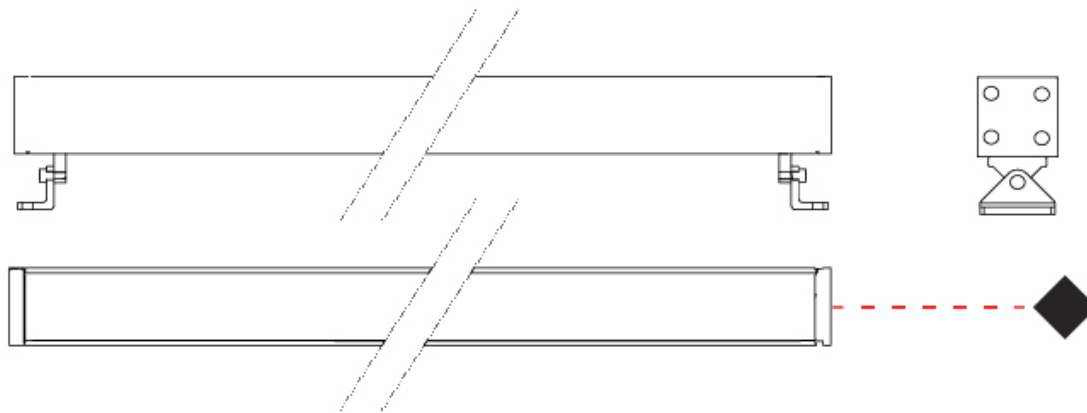

MINI CORNICHE SURFACE

E9W545-

PROJECT	_____
TYPE	_____
SPECIFIER	_____
QUANTITY	_____
DATE	_____

E