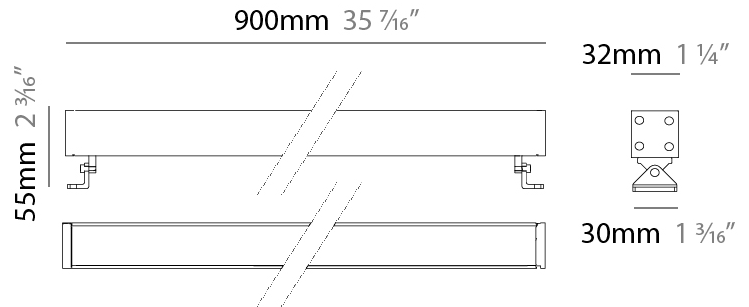

Series: Mini Corniche
Brand: Platek
Division: Exterior
Mounting Type: Surface
Mounting Location: Wall
Subcategory: Wallwash

PHYSICAL

Shape: Rectangle
Length (mm): 900
Length (in): 35 7/16
Width (mm): 32
Width (in): 1 1/4
Height (mm): 32
Height (in): 1 1/4
Extension (mm): 55
Extension (in): 2 3/16
Light Distribution: Adjustable / Direct
Weight (kg): 2.2
Weight (lbs): 4.8
Screws: A4 stainless steel
Diffuser: Clear tempered glass
Gasket: Gore-Tex valve to prevent condensation inside the fitting.
Fixture Finish: [BLK / WHI / GRY / COR / ANT / BRZ](#)
Fixture Material: Extruded Aluminum

ELECTRICAL

Lamp Type: LED
Input Wattage (W): 29 / 15.5 (Dif.)
Total Output Wattage (W): 27 / 15 (Dif.)
Driver Included: No
Driver Location: Remote
Driver Type: Constant Voltage - 120 / 277Vac
Driver Class: Class 2
Input Voltage (V): 120 - 277
Output Voltage (V): 24
Upon Request: (Not included - see components [IP65 or higher enclosure to be supplied by others]) 0-10Vdc dimming / Phase dimming / Non-dimming 120/277Vac

LED

Number of LEDs: 27
Color Temperature (°K): [3000 / 4000](#)
Max. Delivered Lumen (lm): 2260 / 2350
Nominal Lumen (lm): 3780 / 3915
CRI: >80 CRI
Lamp Life (hrs): 60000

OPTICAL

Optic°: [13 / 26 / 40 / DIF / ELL](#)

RATINGS AND CERTIFICATIONS

Certified By: Certified for North American Standards
IP rating: IP65
IK Rating: IK07
Bug Rating: B3 U1 G1
Upon Request: Higher Maximum Ambient Temperature

PROJECT
TYPE
SPECIFIER
QUANTITY
DATE