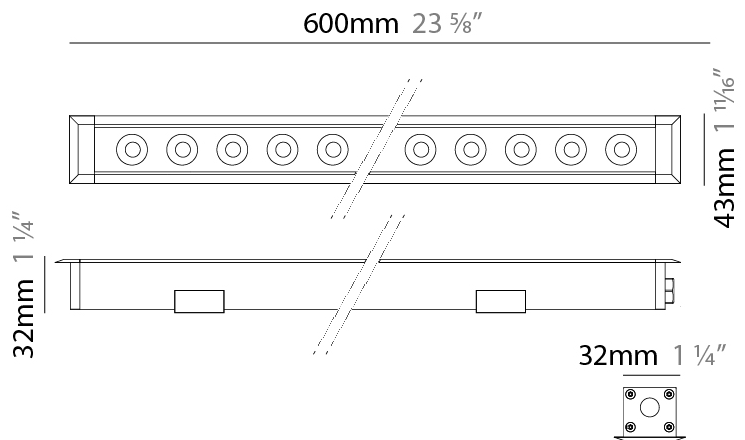

MINI CORNICHE RECESSED

E9I638- _____ - _____
base number   Finish   Lens
                         Options   Options

1. To build a product code in our configurator select the specify button on the base model # product page
2. To build a manual product code on this datasheet choose from the options listed below in blue font and add the suffix to the base model #

GENERAL

Series: Mini Corniche
Partner: Platek
Division: Exterior
Installation: Recessed
Product Type: Walk Over
Mounting Location: In-Ground
Light Distribution: Uplight

PHYSICAL

Shape: Rectangle
Length (mm): 620
Length (in): 24 7/16
Width (mm): 43
Width (in): 1 11/16
Depth (mm): 32
Depth (in): 1 1/4
Diffuser: Tempered Glass - 5mm / 3/16" thick
Gasket: Gore-Tex valve to prevent condensation
Fixture Finish: BLK / WHI / GRY / COR / ANT / BRZ
Fixture Material: Extruded Aluminum

ELECTRICAL

Lamp Type: LED
Total Output Wattage (W): 23
Dimming: Bluetooth technology or DMX
Control Gear: DMX
Driver Included: No
Driver Location: Remote
Driver Type: Constant Current - Universal
Driver Class: Class 2
Input Voltage (V): 120 - 277
Constant Current (MA): 500

LED

Number of LEDs: 16
Color Temperature (°K): RGBW
CRI: >80 CRI
Lamp Life (hrs): 60000
Special LEDs offerings: RGBW

OPTICAL

Optic°: 28 / 47 / ELL

RATINGS AND CERTIFICATIONS

Certified By: Certified for North American Standards
IP rating: IP67
IK Rating: IK07
Bug Rating: B1 U0 G0
Upon Request: Higher Maximum Ambient Temperature