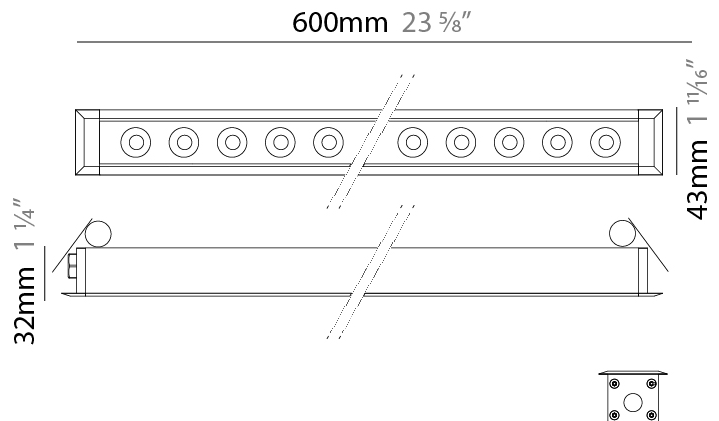

GENERAL

Series: Mini Corniche
Partner: Platek
Division: Exterior
Installation: Recessed
Product Type: Downlight
Mounting Location: Ceiling
Light Distribution: Downlight

PHYSICAL

Shape: Rectangle
Length (mm): 620
Length (in): 24 7/8
Width (mm): 43
Width (in): 1 5/8
Height (mm): 32
Height (in): 1 1/4
Ceiling Thickness (mm): 2 - 13
Ceiling Thickness (in): 1/16 - 1/2
Weight (kg): 1.3
Weight (lbs): 2.8
Diffuser: Clear tempered glass
Gasket: Gore-Tex valve to prevent condensation
Fixture Finish: [BLK](#) / [WHI](#) / [GRY](#) / [COR](#) / [ANT](#) / [BRZ](#)
Fixture Material: Extruded Aluminum
Cut-out Measurements: 36mm / 1 7/16" x 610mm / 24"

ELECTRICAL

Lamp Type: LED
Total Output Wattage (W): 23
Dimming: Bluetooth technology or DMX
Control Gear: DMX
Driver Included: No
Driver Location: Remote
Driver Type: Constant Current - Universal
Driver Class: Class 2
Input Voltage (V): 120 - 277
Constant Current (MA): 500

LED

Color Temperature (°K): RGBW
CRI: >80 CRI
Lamp Life (hrs): 60000
Special LEDs offerings: RGBW

OPTICAL

Optic°: [26](#) / [40](#) / [ELL](#)

RATINGS AND CERTIFICATIONS

Certified By: Certified for North American Standards
IP rating: IP65
IK Rating: IK06
Bug Rating: B1 U0 G0
Upon Request: Higher Maximum Ambient Temperature