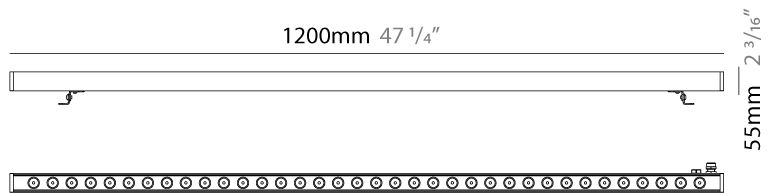

Series: Mini Corniche
Brand: Platek
Division: Exterior
Mounting Type: Surface
Mounting Location: Wall
Subcategory: Wallwash

PHYSICAL

Shape: Rectangle
Length (mm): 1200
Length (in): 47 1/4
Width (mm): 32
Width (in): 1 1/4
Height (mm): 32
Height (in): 1 1/4
Extension (mm): 55
Extension (in): 2 3/16
Light Distribution: Adjustable / Direct
Weight (kg): 2.5
Weight (lbs): 5.5
Screws: A4 stainless steel
Diffuser: Clear tempered glass
Gasket: Gore-Tex valve to prevent condensation inside the fitting.
Fixture Finish: [BLK / WHI / GRY / COR / ANT / BRZ](#)
Fixture Material: Extruded Aluminum

ELECTRICAL

Lamp Type: LED
Input Wattage (W): 40 / 21 (Dif)
Total Output Wattage (W): 36 / 20 (Dif)
Driver Included: No
Driver Location: Remote
Driver Type: Constant Voltage - 120 / 277Vac
Driver Class: Class 2
Input Voltage (V): 120 - 277
Output Voltage (V): 24
Upon Request: (Not included - see components [IP65 or higher enclosure to be supplied by others]) 0-10Vdc dimming / Phase dimming / Non-dimming 120/277Vac

LED

Number of LEDs: 36
Color Temperature (°K): [3000 / 4000](#)
Max. Delivered Lumen (lm): 3000 / 3120
Nominal Lumen (lm): 5040 / 5220
CRI: >80 CRI
Lamp Life (hrs): 60000

OPTICAL

Optic°: [13 / 26 / 40 / DIF / ELL](#)

RATINGS AND CERTIFICATIONS

Certified By: Certified for North American Standards
IP rating: IP65
IK Rating: IK07
Bug Rating: B3 U1 G1
Upon Request: Higher Maximum Ambient Temperature

PROJECT
TYPE
SPECIFIER
QUANTITY
DATE