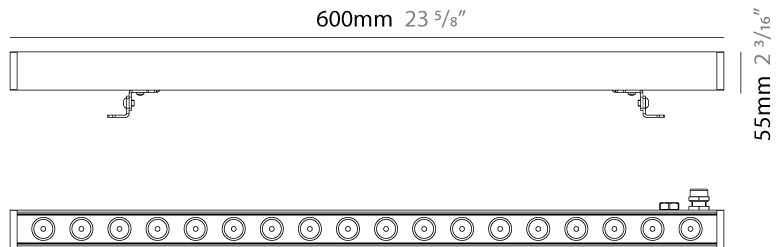

GENERAL

Series: Mini Corniche
Brand: Platek
Division: Exterior
Mounting Type: Surface
Mounting Location: Wall
Subcategory: Wallwash

PHYSICAL

Shape: Rectangle
Length (mm): 600
Length (in): 23 ⁵/₈"
Width (mm): 32
Width (in): 1 ¹/₄"
Height (mm): 32
Height (in): 1 ¹/₄"
Extension (mm): 55
Extension (in): 2 ³/₁₆"
Light Distribution: Adjustable / Direct
Weight (kg): 1.8
Weight (lbs): 4.0
Screws: A4 stainless steel
Diffuser: Clear tempered glass
Gasket: Gore-Tex valve to prevent condensation inside the fitting.
Fixture Finish: BLK / WHI / GRY / COR / ANT / BRZ
Fixture Material: Extruded Aluminum

ELECTRICAL

Lamp Type: LED
Input Wattage (W): 18.5 / 10.5 (Dif.)
Total Output Wattage (W): 18 / 10 (Dif.)
Driver Included: No
Driver Location: Remote
Driver Type: Constant Voltage - 120 / 277Vac
Driver Class: Class 2
Input Voltage (V): 120 - 277
Output Voltage (V): 24
Upon Request: (Not included - see components [IP65 or higher enclosure to be supplied by others]) 0-10Vdc dimming / Phase dimming / Non-dimming 120/277Vac

LED

Number of LEDs: 18
Color Temperature (°K): 3000 / 4000
Max. Delivered Lumen (lm): 1500 / 1560
Nominal Lumen (lm): 2520 / 2610
CRI: >80 CRI
Lamp Life (hrs): 60000

OPTICAL

Optic°: 13 / 26 / 40 / DIF / ELL

RATINGS AND CERTIFICATIONS

Certified By: Certified for North American Standards
IP rating: IP65
IK Rating: IK07
Bug Rating: B2 U1 G0

PROJECT
TYPE
SPECIFIER
QUANTITY
DATE