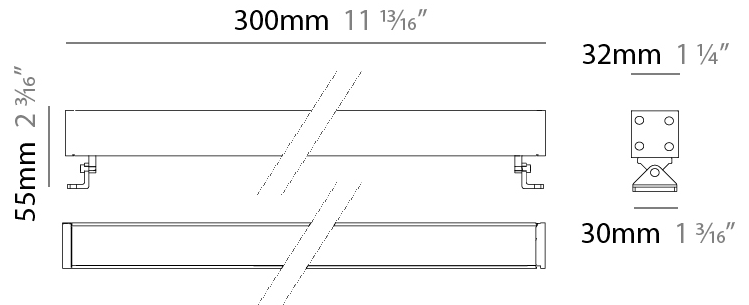

1. To build a product code in our configurator select the specify button on the base model # product page
2. To build a manual product code on this datasheet choose from the options listed below in blue font and add the suffix to the base model #

GENERAL

Series: Mini Corniche
Partner: Platek
Division: Exterior
Installation: Surface
Product Type: Wall Grazer
Mounting Location: Wall
Light Distribution: Adjustable

PHYSICAL

Shape: Rectangle
Length (mm): 300
Length (in): 11 ¹³/₁₆"
Width (mm): 32
Width (in): 1 ¹/₄"
Extension (mm): 55
Extension (in): 2 ³/₁₆"
Weight (kg): 1.2
Weight (lbs): 2.6
Screws: A4 stainless steel
Diffuser: Clear tempered glass
Gasket: Gore-Tex valve to prevent condensation inside the fitting.
Fixture Finish: [BLK](#) / [WHI](#) / [GRY](#) / [COR](#) / [ANT](#) / [BRZ](#)
Fixture Material: Extruded Aluminum

ELECTRICAL

Lamp Type: LED
Total Output Wattage (W): 11.5
Dimming: Bluetooth technology or DMX
Driver Included: No
Driver Location: Remote
Driver Type: Constant Current - Universal
Driver Class: Class 2
Input Voltage (V): 120 - 277
Constant Current (MA): 500

LED

Number of LEDs: 8
Color Temperature (°K): RGBW
CRI: >80 CRI
Lamp Life (hrs): 60000
Special LEDs offerings: RGBW

OPTICAL

Optic°: [26](#) / [40](#) / [ELL](#)

RATINGS AND CERTIFICATIONS

Certified By: Certified for North American Standards
IP rating: IP65
IK Rating: IK06
Bug Rating: B1 U0 G0
Upon Request: Higher Maximum Ambient Temperature

PROJECT
TYPE
SPECIFIER
QUANTITY
DATE