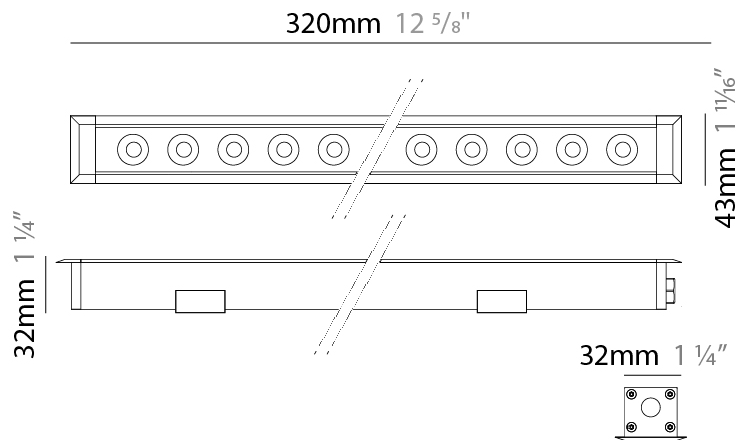

GENERAL

Series: Mini Corniche
Partner: Platek
Division: Exterior
Installation: Recessed
Product Type: Walk Over
Mounting Location: In-Ground
Light Distribution: Uplight

PHYSICAL

Shape: Rectangle
Length (mm): 320
Length (in): 12 ⁵/₈
Width (mm): 43
Width (in): 1 ⁵/₈
Height (mm): 32
Height (in): 1 ¹/₄
Diffuser: Clear tempered glass
Gasket: Gore-Tex valve to prevent condensation
Fixture Finish: BLK / WHI / GRY / COR / ANT / BRZ
Fixture Material: Extruded Aluminum

ELECTRICAL

Lamp Type: LED
Input Wattage (W): 10.7 / 6 (Dif) / 6.5 (Asy)
Total Output Wattage (W): 9.5 / 5.5 (Dif) / 6 (Asy)
Driver Included: No
Driver Location: Remote
Driver Type: Constant Voltage - Universal
Driver Class: Class 2
Input Voltage (V): 120 - 277
Output Voltage (V): 24
Upon Request: (Not included - see components [IP65 or higher enclosure to be supplied by others]) 0-10Vdc dimming / Phase dimming / Non-dimming 120/277Vac

LED

Color Temperature (°K): 3000 / 4000
Max. Delivered Lumen (lm): 750 / 780
Nominal Lumen (lm): 1260 / 1305
CRI: >80 CRI
Lamp Life (hrs): 60000

OPTICAL

Optic°: 13 / 26 / 40 / ASY / DIF / ELL

RATINGS AND CERTIFICATIONS

Certified By: Certified for North American Standards
IP rating: IP67
IK Rating: IK07
Bug Rating: B0 U4 G0
Upon Request: Higher Maximum Ambient Temperature