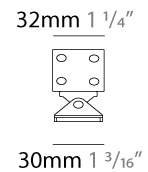

Series: Mini Corniche
Brand: Platek
Division: Exterior
Mounting Type: Surface
Mounting Location: Wall
Subcategory: Wallwash

PHYSICAL

Shape: Rectangle
Length (mm): 1200
Length (in): 47 1/4
Width (mm): 32
Width (in): 1 1/4
Height (mm): 32
Height (in): 1 1/4
Extension (mm): 55
Extension (in): 2 3/16
Light Distribution: Adjustable / Direct
Weight (kg): 2.5
Weight (lbs): 5.5
Screws: A4 stainless steel
Diffuser: Clear tempered glass
Gasket: Gore-Tex valve to prevent condensation inside the fitting.
Fixture Finish: [BLK / WHI / GRY / COR / ANT / BRZ](#)
Fixture Material: Extruded Aluminum

ELECTRICAL

Lamp Type: LED
Input Wattage (W): 40 / 21 (Dif)
Total Output Wattage (W): 36 / 20 (Dif)
Driver Included: No
Driver Location: Remote
Driver Type: Constant Voltage - 120 / 277Vac
Driver Class: Class 2
Input Voltage (V): 120 - 277
Output Voltage (V): 24
Upon Request: (Not included - see components [IP65 or higher enclosure to be supplied by others]) 0-10Vdc dimming / Phase dimming / Non-dimming 120/277Vac

LED

Number of LEDs: 36
Color Temperature (°K): [3000 / 4000](#)
Max. Delivered Lumen (lm): 3000 / 3120
Nominal Lumen (lm): 5040 / 5220
CRI: >80 CRI
Lamp Life (hrs): 60000

OPTICAL

Optic°: [13 / 26 / 40 / DIF / ELL](#)

RATINGS AND CERTIFICATIONS

Certified By: Certified for North American Standards
IP rating: IP65
IK Rating: IK07
Bug Rating: B3 U1 G1
Upon Request: Higher Maximum Ambient Temperature

PROJECT
TYPE
SPECIFIER
QUANTITY
DATE