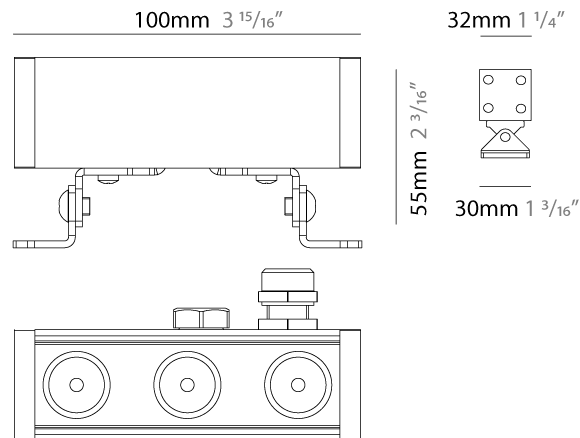

GENERAL

Series: Mini Corniche
Partner: Platek
Division: Exterior
Installation: Surface
Product Type: Wall Grazer
Mounting Location: Wall
Light Distribution: Adjustable

PHYSICAL

Shape: Rectangle
Length (mm): 100
Length (in): 3 ¹⁵/₁₆
Width (mm): 32
Width (in): 1 ¹/₄
Height (mm): 32
Height (in): 1 ¹/₄
Extension (mm): 55
Extension (in): 2 ³/₁₆
Weight (kg): 1.2
Weight (lbs): 2.6
Screws: A4 stainless steel
Diffuser: Clear tempered glass
Gasket: Gore-Tex valve to prevent condensation inside the fitting.
Fixture Finish: [BLK / WHI / GRY / COR / ANT / BRZ](#)
Fixture Material: Extruded Aluminum

ELECTRICAL

Lamp Type: LED
Total Output Wattage (W): 6
Dimming: Bluetooth technology or DMX
Control Gear: DMX
Driver Included: No
Driver Location: Remote
Driver Type: Constant Current - Universal
Driver Class: Class 2
Input Voltage (V): 120 - 277
Constant Current (MA): 500

LED

Number of LEDs: 4
Color Temperature (°K): RGBW
CRI: >80 CRI
Lamp Life (hrs): 60000
Special LEDs offerings: RGBW

OPTICAL

Optic°: [26 / 40 / ELL](#)

RATINGS AND CERTIFICATIONS

Certified By: Certified for North American Standards
IP rating: IP65
IK Rating: IK06
Bug Rating: B1 U0 G0
Upon Request: Higher Maximum Ambient Temperature

PROJECT
TYPE
SPECIFIER
QUANTITY
DATE