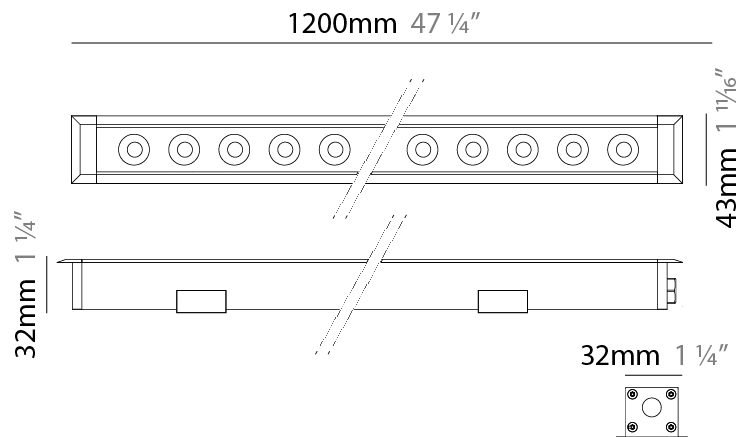

GENERAL

Series: Mini Corniche
Partner: Platek
Division: Exterior
Installation: Recessed
Product Type: Walk Over
Mounting Location: In-Ground
Light Distribution: Uplight

PHYSICAL

Shape: Rectangle
Length (mm): 1220
Length (in): 48 1/32
Width (mm): 43
Width (in): 1 5/8
Height (mm): 32
Height (in): 1 1/2
Screws: A4 stainless steel
Diffuser: Clear tempered glass
Gasket: Gore-Tex valve to prevent condensation
Fixture Finish: [BLK / WHI / GRY / COR / ANT / BRZ](#)
Fixture Material: Extruded Aluminum

ELECTRICAL

Lamp Type: LED
Input Wattage (W): 24 (Dif) / 26 (Asy) / 46
Total Output Wattage (W): 21 (Dif) / 22 (Asy) / 40
Driver Included: No
Driver Location: Remote
Driver Type: Constant voltage - 120 / 277Vac
Driver Class: Class 2
Input Voltage (V): 120 - 277
Output Voltage (V): 24
Upon Request: (Not included - see components [IP65 or higher enclosure to be supplied by others]) 0-10Vdc dimming / Phase dimming / Non-dimming 120/277Vac

LED

Number of LEDs: 36
Color Temperature (°K): [3000 / 4000](#)
Max. Delivered Lumen (lm): 3000 / 3120
Nominal Lumen (lm): 5040 / 5220
CRI: >80 CRI
Lamp Life (hrs): 60000

OPTICAL

Optic°: [13 / 26 / 40 / ASY / DIF / ELL](#) ; [RGBW 26 / 40 / ELL](#)

RATINGS AND CERTIFICATIONS

Certified By: Certified for North American Standards
IP rating: IP67
IK Rating: IK07
Bug Rating: B0 U5 G0
Upon Request: Higher Maximum Ambient Temperature