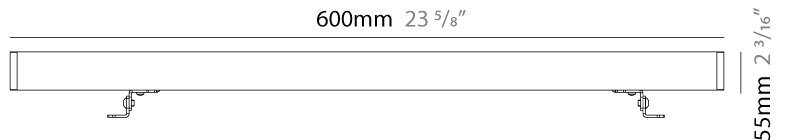

GENERAL

Series: Mini Corniche
Partner: Platek
Division: Exterior
Installation: Surface
Product Type: Wall Grazer
Mounting Location: Wall
Light Distribution: Adjustable

PHYSICAL

Shape: Rectangle
Length (mm): 600
Length (in): 23 ⁵/₈"
Width (mm): 32
Width (in): 1 ¹/₄"
Height (mm): 32
Height (in): 1 ¹/₄"
Extension (mm): 55
Extension (in): 2 ³/₁₆"
Weight (kg): 1.8
Weight (lbs): 4.0
Screws: A4 stainless steel
Diffuser: Clear tempered glass
Gasket: Gore-Tex valve to prevent condensation inside the fitting.
Fixture Finish: BLK / WHI / GRY / COR / ANT / BRZ
Fixture Material: Extruded Aluminum

ELECTRICAL

Lamp Type: LED
Total Output Wattage (W): 23
Dimming: Bluetooth technology or DMX
Control Gear: DMX
Driver Included: No
Driver Location: Remote
Driver Type: Constant Current - Universal
Driver Class: Class 2
Input Voltage (V): 120 - 277
Constant Current (MA): 500

LED

Number of LEDs: 16
Color Temperature (°K): RGBW
CRI: >80 CRI
Lamp Life (hrs): 60000
Special LEDs offerings: RGBW

OPTICAL

Optic°: 26 / 40 / ELL

RATINGS AND CERTIFICATIONS

Certified By: Certified for North American Standards
IP rating: IP65
IK Rating: IK06
Bug Rating: B1 U0 G0
Upon Request: Higher Maximum Ambient Temperature

PROJECT
TYPE
SPECIFIER
QUANTITY
DATE

32mm 1 ¹/₄"

30mm 1 ³/₁₆"