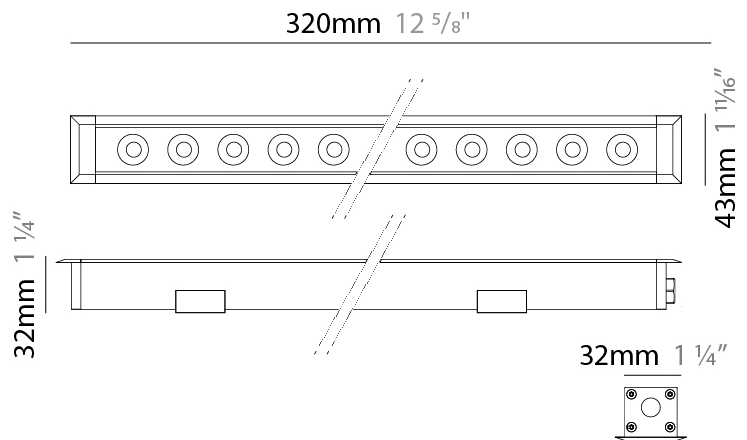

MINI CORNICHE RECESSED

E9I637- _____ - _____
base number   Finish   Lens
                         Options   Options

1. To build a product code in our configurator select the specify button on the base model # product page
2. To build a manual product code on this datasheet choose from the options listed below in blue font and add the suffix to the base model #

GENERAL

Series: Mini Corniche
Brand: Platek
Division: Exterior
Mounting Type: Recessed
Mounting Location: In-Ground
Subcategory: Walk Over

PHYSICAL

Shape: Rectangle
Length (mm): 320
Length (in): 12 5/8
Width (mm): 43
Width (in): 1 5/8
Height (mm): 32
Height (in): 1 1/4
Light Distribution: Uplight
Diffuser: Clear tempered glass
Gasket: Gore-Tex valve to prevent condensation
Fixture Finish: BLK / WHI / GRY / COR / ANT / BRZ
Fixture Material: Extruded Aluminum

ELECTRICAL

Lamp Type: LED
Total Output Wattage (W): 11.5
Dimming: Bluetooth technology or DMX
Control Gear: DMX
Driver Included: No
Driver Location: Remote
Driver Type: Constant Current - Universal
Driver Class: Class 2
Input Voltage (V): 120 - 277
Constant Current (MA): 500

LED

Number of LEDs: 8
Color Temperature (°K): RGBW
CRI: >80 CRI
Lamp Life (hrs): 60000
Special LEDs offerings: RGBW

OPTICAL

Optic°: 26 / 40 / ELL

RATINGS AND CERTIFICATIONS

Certified By: Certified for North American Standards
IP rating: IP67
IK Rating: IK07
Upon Request: Higher Maximum Ambient Temperature