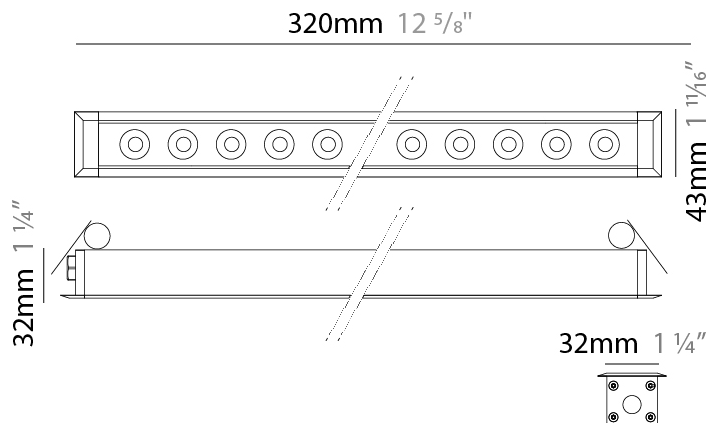

GENERAL

Series: Mini Corniche
Brand: Platek
Division: Exterior
Mounting Type: Recessed
Mounting Location: Ceiling
Subcategory: Downlight

PHYSICAL

Shape: Rectangle
Length (mm): 320
Length (in): 12 5/8
Width (mm): 43
Width (in): 1 7/16
Height (mm): 32
Height (in): 1 1/4
Ceiling Thickness (mm): 2 - 13
Ceiling Thickness (in): 1/16 - 1/2
Light Distribution: Downlight
Weight (kg): 0.8
Weight (lbs): 1.76
Diffuser: Clear tempered glass
Gasket: Gore-Tex valve to prevent condensation
Fixture Finish: [BLK](#) / [WHI](#) / [GRY](#) / [COR](#) / [ANT](#) / [BRZ](#)
Fixture Material: Extruded Aluminum
Cut-out Measurements: 36mm / 1 7/16" x 310mm / 12 3/16"

ELECTRICAL

Lamp Type: LED
Total Output Wattage (W): 11.5
Dimming: Bluetooth technology or DMX
Control Gear: DMX
Driver Included: No
Driver Location: Remote
Driver Type: Constant Current - Universal
Driver Class: Class 2
Input Voltage (V): 120 - 277
Constant Current (MA): 500

LED

Number of LEDs: 8
Color Temperature (°K): RGBW
CRI: >80 CRI
Lamp Life (hrs): 60000
Special LEDs offerings: RGBW

OPTICAL

Optic°: [26](#) / [40](#) / [ELL](#)

RATINGS AND CERTIFICATIONS

Certified By: Certified for North American Standards
IP rating: IP65
IK Rating: IK07
Bug Rating: B1 U0 G0
Upon Request: Higher Maximum Ambient Temperature