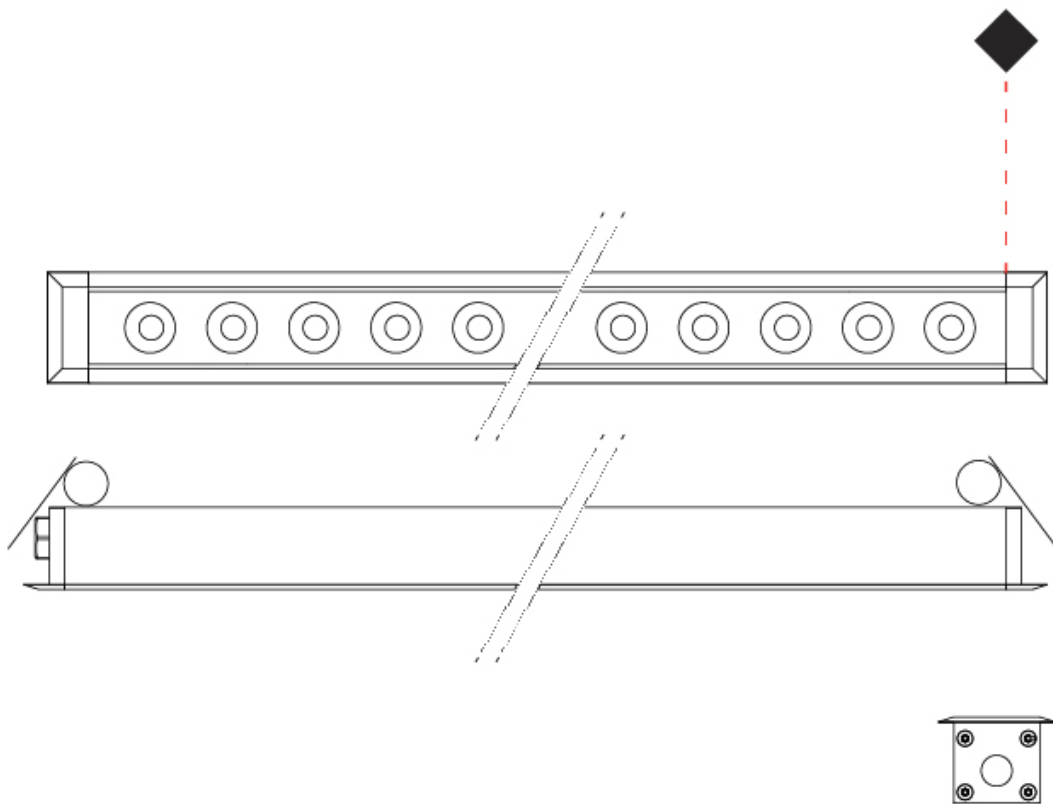

MINI CORNICHE RECESSED

E9Q080-

PROJECT	_____
TYPE	_____
SPECIFIER	_____
QUANTITY	_____
DATE	_____

E