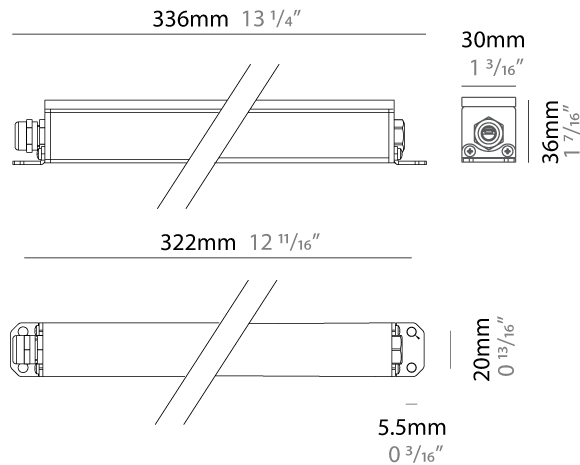

PHYSICAL

Shape: Rectangle
Length (mm): 336
Length (in): 13 1/4
Width (mm): 30
Width (in): 1 3/16
Height (mm): 36
Height (in): 1 7/16
Extension (mm): 20
Extension (in): 13/16
Light Distribution: Adjustable / Direct
Diffuser: Clear tempered glass
Gasket: Gore-Tex valve to prevent condensation inside the fitting.
Fixture Finish: SST
Fixture Material: Stainless Steel AISI 316L
Cable Details: Product supplied with 5m cable in length

ELECTRICAL

Lamp Type: LED
Input Wattage (W): 9.5
Total Output Wattage (W): 6 / RGBW 11.5
Control Gear: DMX
Driver Included: No
Driver Location: Remote
Driver Type: White LED - Constant Voltage - 120/277Vac (RGBW - Constant Current - Universal)
Driver Class: Class 2
Input Voltage (V): 120 - 277
Output Voltage (V): 24
Constant Current (MA): RGBW 500
Upon Request: (Not included - see components [IP65 or higher enclosure to be supplied by others]) 0-10Vdc dimming / Phase dimming / Non-dimming 120/277Vac / DMX

LED

Number of LEDs: 6 / RGBW 8
Color Temperature (°K): 3000 / 4000 / RGBW
Max. Delivered Lumen (lm): 515 / 535
Nominal Lumen (lm): 840 / 870
CRI: >80 CRI
Lamp Life (hrs): 60000

OPTICAL

Optic°: 13 / 26 / 40 / ASY / DIF / ELL ; RGBW 26 / 40 / ELL

RATINGS AND CERTIFICATIONS

Certified By: Certified for North American Standards
IP rating: IP68 (for permanent submersion 2m)
IK Rating: IK06
Bug Rating: B1 U1 G0
Upon Request: Higher Maximum Ambient Temperature

PROJECT
TYPE
SPECIFIER
QUANTITY
DATE