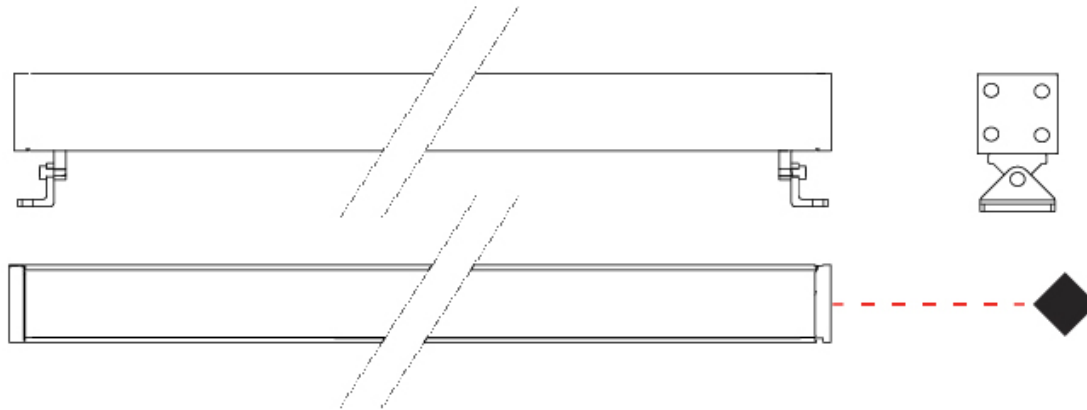

MINI CORNICHE SURFACE

E9W536-

PROJECT	_____
TYPE	_____
SPECIFIER	_____
QUANTITY	_____
DATE	_____

E