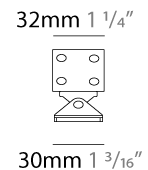

GENERAL

Series: Mini Corniche
Partner: Platek
Division: Exterior
Installation: Surface
Product Type: Wall Grazer
Mounting Location: Wall
Light Distribution: Adjustable

PHYSICAL

Shape: Rectangle
Length (mm): 1200
Length (in): 47 1/4
Width (mm): 32
Width (in): 1 1/4
Height (mm): 32
Height (in): 1 1/4
Extension (mm): 55
Extension (in): 2 3/16
Weight (kg): 2.5
Weight (lbs): 5.5
Screws: A4 stainless steel
Diffuser: Clear tempered glass
Gasket: Gore-Tex valve to prevent condensation inside the fitting.
Fixture Finish: [BLK / WHI / GRY / COR / ANT / BRZ](#)
Fixture Material: Extruded Aluminum

ELECTRICAL

Lamp Type: LED
Input Wattage (W): 40 / 21 (Dif)
Total Output Wattage (W): 36 / 20 (Dif)
Driver Included: No
Driver Location: Remote
Driver Type: Constant Voltage - 120 / 277Vac
Driver Class: Class 2
Input Voltage (V): 120 - 277
Output Voltage (V): 24
Upon Request: (Not included - see components [IP65 or higher enclosure to be supplied by others]) 0-10Vdc dimming / Phase dimming / Non-dimming 120/277Vac

LED

Number of LEDs: 36
Color Temperature (°K): [3000 / 4000](#)
Max. Delivered Lumen (lm): 3000 / 3120
Nominal Lumen (lm): 5040 / 5220
CRI: >80 CRI
Lamp Life (hrs): 60000

OPTICAL

Optic: [13 / 26 / 40 / DIF / ELL](#)

RATINGS AND CERTIFICATIONS

Certified By: Certified for North American Standards
IP rating: IP65
IK Rating: IK06
Bug Rating: B3 U1 G1
Upon Request: Higher Maximum Ambient Temperature

PROJECT
TYPE
SPECIFIER
QUANTITY
DATE