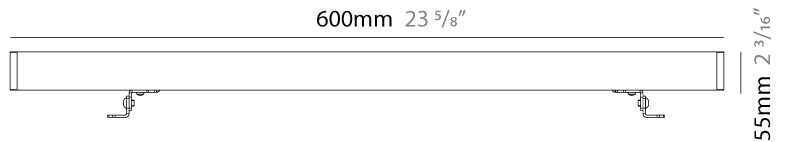

GENERAL

Series: Mini Corniche
Partner: Platek
Division: Exterior
Installation: Surface
Product Type: Wallwash
Mounting Location: Wall
Light Distribution: Adjustable

PHYSICAL

Shape: Rectangle
Length (mm): 600
Length (in): 23 ⁵/₈"
Width (mm): 32
Width (in): 1 ¹/₄"
Height (mm): 32
Height (in): 1 ¹/₄"
Extension (mm): 55
Extension (in): 2 ³/₁₆"
Weight (kg): 1.8
Weight (lbs): 4.0
Screws: A4 stainless steel
Diffuser: Clear tempered glass
Gasket: Gore-Tex valve to prevent condensation inside the fitting.
Fixture Finish: [BLK / WHI / GRY / COR / ANT / BRZ](#)
Fixture Material: Extruded Aluminum

ELECTRICAL

Lamp Type: LED
Input Wattage (W): 18.5 / 10.5 (Dif.)
Total Output Wattage (W): 18 / 10 (Dif.)
Driver Included: No
Driver Location: Remote
Driver Type: Constant Voltage - 120 / 277Vac
Driver Class: Class 2
Input Voltage (V): 120 - 277
Output Voltage (V): 24
Upon Request: (Not included - see components [IP65 or higher enclosure to be supplied by others]) 0-10Vdc dimming / Phase dimming / Non-dimming 120/277Vac

LED

Number of LEDs: 18
Color Temperature (°K): [3000 / 4000](#)
Max. Delivered Lumen (lm): 1500 / 1560
Nominal Lumen (lm): 2520 / 2610
CRI: >80 CRI
Lamp Life (hrs): 60000

OPTICAL

Optic°: [13 / 26 / 40 / DIF / ELL](#)

RATINGS AND CERTIFICATIONS

Certified By: Certified for North American Standards
IP rating: IP65
IK Rating: IK06
Bug Rating: B2 U1 G0

PROJECT
TYPE
SPECIFIER
QUANTITY
DATE

32mm 1 ¹/₄ "

30mm 1 ³/₁₆ "