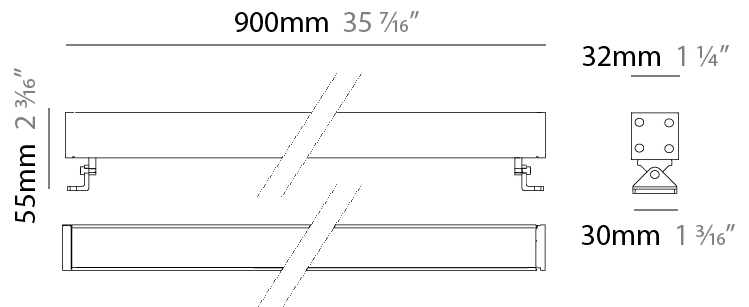

Series: Mini Corniche
Partner: Platek
Division: Exterior
Installation: Surface
Product Type: Wall Grazer
Mounting Location: Wall
Light Distribution: Adjustable

PHYSICAL

Shape: Rectangle
Length (mm): 900
Length (in): 35 7/16
Width (mm): 32
Width (in): 1 1/4
Height (mm): 32
Height (in): 1 1/4
Extension (mm): 55
Extension (in): 2 3/16
Weight (kg): 2.2
Weight (lbs): 4.8
Screws: A4 stainless steel
Diffuser: Clear tempered glass
Gasket: Gore-Tex valve to prevent condensation inside the fitting.
Fixture Finish: [BLK / WHI / GRY / COR / ANT / BRZ](#)
Fixture Material: Extruded Aluminum

ELECTRICAL

Lamp Type: LED
Input Wattage (W): 29 / 15.5 (Dif.)
Total Output Wattage (W): 27 / 15 (Dif.)
Driver Included: No
Driver Location: Remote
Driver Type: Constant Voltage - 120 / 277Vac
Driver Class: Class 2
Input Voltage (V): 120 - 277
Output Voltage (V): 24
Upon Request: (Not included - see components [IP65 or higher enclosure to be supplied by others]) 0-10Vdc dimming / Phase dimming / Non-dimming 120/277Vac

LED

Number of LEDs: 27
Color Temperature (°K): [3000 / 4000](#)
Max. Delivered Lumen (lm): 2260 / 2350
Nominal Lumen (lm): 3780 / 3915
CRI: >80 CRI
Lamp Life (hrs): 60000

OPTICAL

Optic°: [13 / 26 / 40 / DIF / ELL](#)

RATINGS AND CERTIFICATIONS

Certified By: Certified for North American Standards
IP rating: IP65
IK Rating: IK06
Bug Rating: B3 U1 G1
Upon Request: Higher Maximum Ambient Temperature

PROJECT
TYPE
SPECIFIER
QUANTITY
DATE