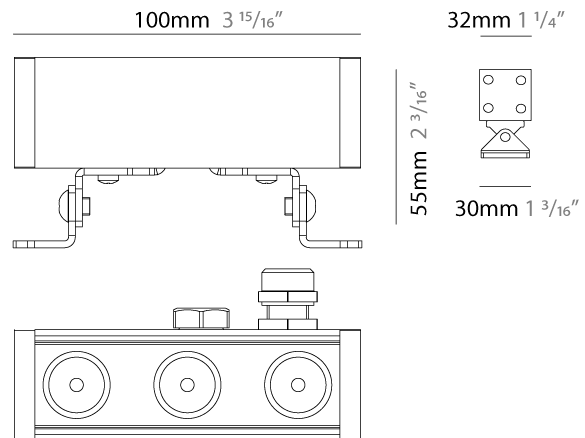

GENERAL

Series: Mini Corniche
Brand: Platek
Division: Exterior
Mounting Type: Surface
Mounting Location: Wall
Subcategory: Wallwash

PHYSICAL

Shape: Rectangle
Length (mm): 100
Length (in): 3 ¹⁵/₁₆
Width (mm): 32
Width (in): 1 ¹/₄
Height (mm): 32
Height (in): 1 ¹/₄
Extension (mm): 55
Extension (in): 2 ³/₁₆
Light Distribution: Adjustable / Direct
Weight (kg): 1.2
Weight (lbs): 2.6
Screws: A4 stainless steel
Diffuser: Clear tempered glass
Gasket: Gore-Tex valve to prevent condensation inside the fitting.
Fixture Finish: BLK / WHI / GRY / COR / ANT / BRZ
Fixture Material: Extruded Aluminum

ELECTRICAL

Lamp Type: LED
Total Output Wattage (W): 6
Dimming: Bluetooth technology or DMX
Control Gear: DMX
Driver Included: No
Driver Location: Remote
Driver Type: Constant Current - Universal
Driver Class: Class 2
Input Voltage (V): 120 - 277
Constant Current (MA): 500

LED

Number of LEDs: 4
Color Temperature (°K): RGBW
CRI: >80 CRI
Lamp Life (hrs): 60000
Special LEDs offerings: RGBW

OPTICAL

Optic°: 26 / 40 / ELL

RATINGS AND CERTIFICATIONS

Certified By: Certified for North American Standards
IP rating: IP65
IK Rating: IK07
Bug Rating: B1 U0 G0
Upon Request: Higher Maximum Ambient Temperature

PROJECT
TYPE
SPECIFIER
QUANTITY
DATE