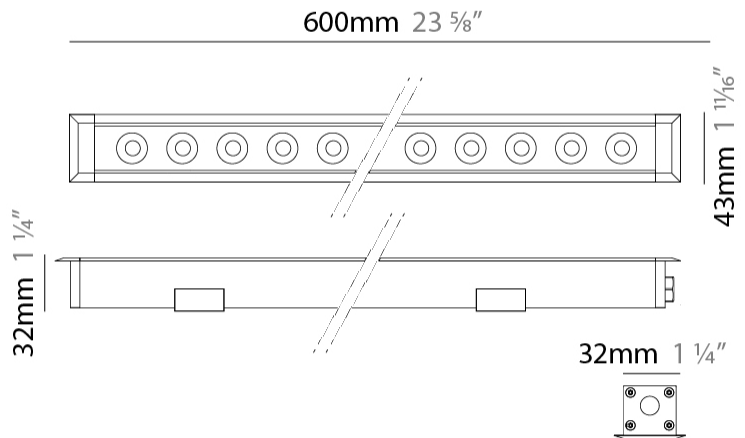

GENERAL

Series: Mini Corniche
Partner: Platek
Division: Exterior
Installation: Recessed
Product Type: Walk Over
Mounting Location: In-Ground
Light Distribution: Uplight

PHYSICAL

Shape: Rectangle
Length (mm): 620
Length (in): 24 7/16
Width (mm): 43
Width (in): 1 11/16
Depth (mm): 32
Depth (in): 1 1/4
Diffuser: Tempered Glass - 5mm / 3/16" thick
Gasket: Gore-Tex valve to prevent condensation
Fixture Finish: BLK / WHI / GRV / COR / ANT / BRZ
Fixture Material: Extruded Aluminum

ELECTRICAL

Lamp Type: LED
Input Wattage (W): 21 / 11.5 (Dif) / 12.5 (Asy)
Total Output Wattage (W): 18.5 / 10.5 (Dif) / 11 (Asy)
Driver Included: No
Driver Location: Remote
Driver Type: Constant Voltage - 120 / 277Vac
Driver Class: Class 2
Input Voltage (V): 120 - 277
Output Voltage (V): 24
Upon Request: (Not included - see components [IP65 or higher enclosure to be supplied by others]) 0-10Vdc dimming / Phase dimming / Non-dimming 120/277Vac

LED

Number of LEDs: 18
Color Temperature (°K): 3000 / 4000
Max. Delivered Lumen (lm): 340 - 1500 / 350 - 1560
CRI: >80 CRI
Lamp Life (hrs): 60000

OPTICAL

Optic: 13 / 26 / 40 / ELL / DIF / ASY
Beam Angle: Diffuser - 82

RATINGS AND CERTIFICATIONS

Certified By: Certified for North American Standards
IP rating: IP67
IK Rating: IK07
Bug Rating: B0 U5 G0
Upon Request: Higher Maximum Ambient Temperature